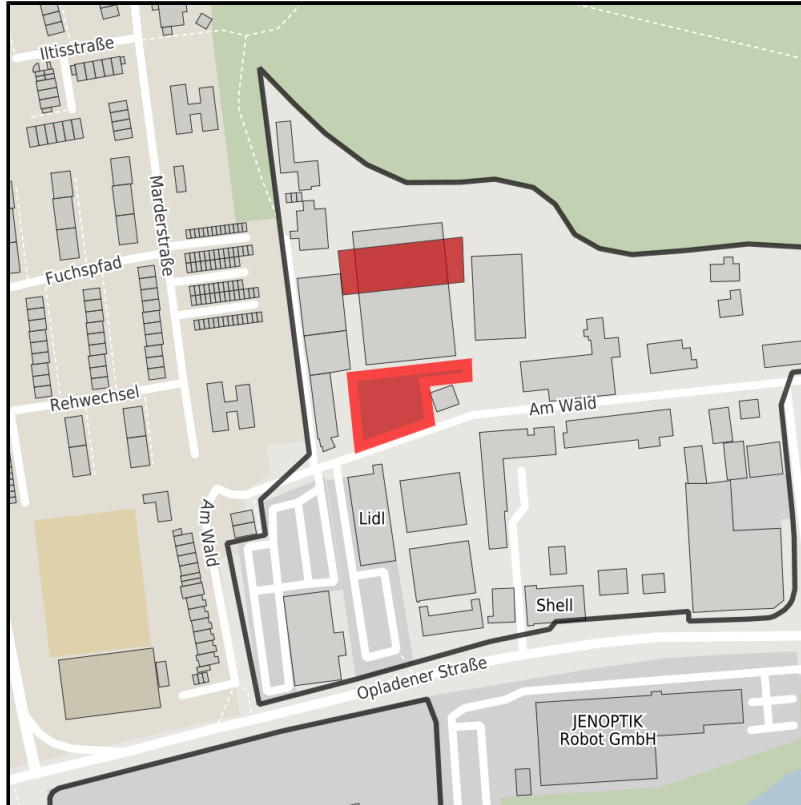

## Am Wald

Ort: Monheim am Rhein

Regional overview

Municipal overview

Detail view

### Parcel

Area size	1,850 m <sup>2</sup>
Availability	Immediately available area
Divisible	No
24h operation	No

### Am Wald

Ort: Monheim am Rhein