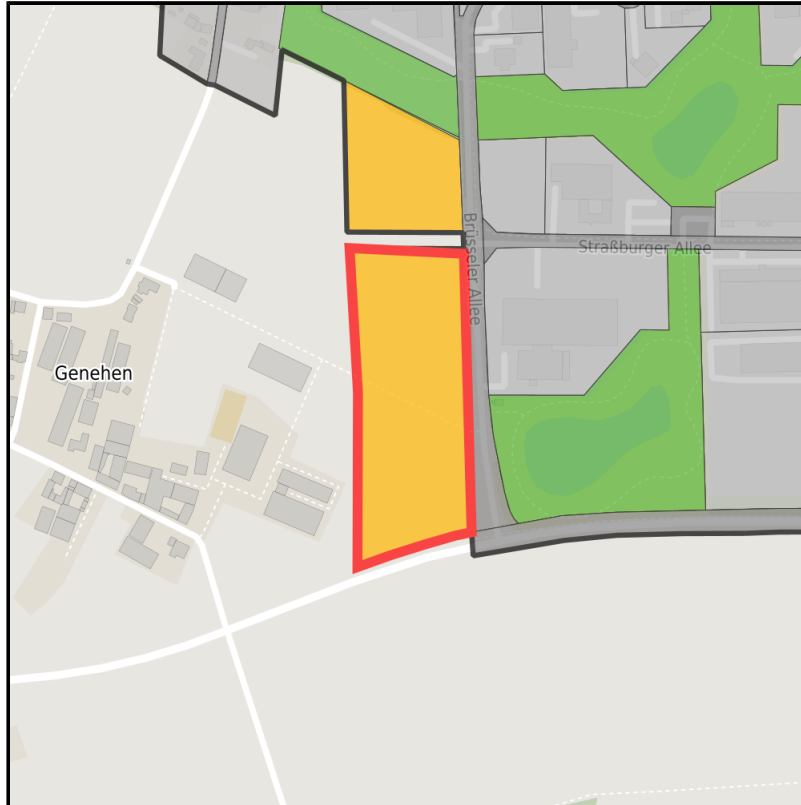

## Gewerbe- und Industriepark Commerden (GIPCO)

Ort: Erkelenz

[www.germansite.de](http://www.germansite.de)

Regional overview

Municipal overview

Detail view

### Parcel

Area size	25,130 m <sup>2</sup>
Availability	Available area within medium term (2-5 years)
Divisible	No
24h operation	No

**Gewerbe- und Industriepark Commerden (GIPCO)****Ort: Erkelenz**[www.germansite.de](http://www.germansite.de)**Details on commercial zone**

GIPCO - Your location for Erkelenz & Europe!

The European single market has made the town of Erkelenz a central location within the European economic community due to its proximity to the borders with Belgium and the Netherlands. As is already evident on the outside, GIPCO takes European interaction into account. There are streets here with names such as Brüsseler Allee and Straßburger Allee, as well as Luxemburger Straße, Maastrichter Straße, and Sittarder Straße. The last also refers to the partnership, established several years ago, between the towns of Sittard and Erkelenz.