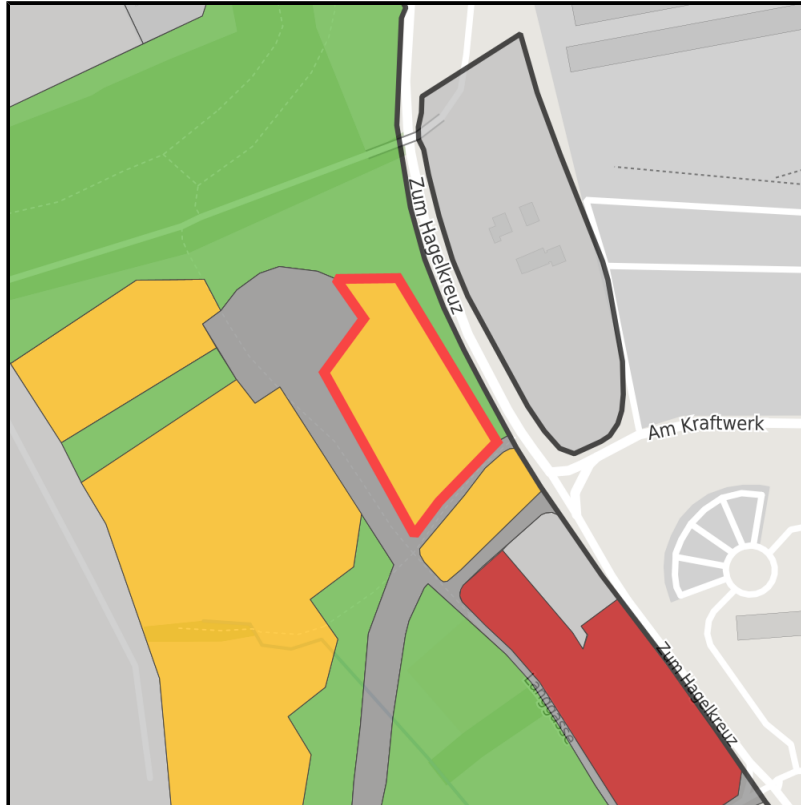

Industrie- und Gewerbepark Eschweiler (IGP/A4-Initiative)

Ort: Eschweiler

www.germansite.de

Regional overview

Municipal overview

Detail view

Parcel

Area size	13,500 m ²
Availability	Available area within medium term (2-5 years)
Area designation	Commercial zone
Divisible	Yes
24h operation	No

Details on commercial zone

IGP Eschweiler

EXPOSÉ

Industrie- und Gewerbepark Eschweiler (IGP/A4-Initiative)

Ort: Eschweiler

www.germansite.de

Thanks to naturally landscaped surroundings with a generous proportion of green spaces people here have a pleasant working atmosphere and the companies have a representative environment. The IGP has an unusual building development concept: three concentric semi-circles form a group around a center. The inner semi-circle is reserved for service companies, the restaurants/bar and hotel trade. The middle ring is intended for smaller and medium-sized commercial enterprises, and the outer ring for industrial companies.