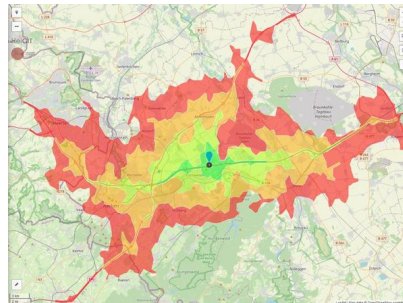

Industrie- und Gewerbepark Eschweiler (IGP/A4-Initiative)

Ort: Eschweiler

www.germansite.de

Regional overview

Municipal overview

Detail view

Parcel

Area size	13,500 m ²
Availability	Available area within medium term (2-5 years)
Area designation	Commercial zone
Divisible	Yes
24h operation	No

Details on commercial zone

IGP Eschweiler

EXPOSÉ

Industrie- und Gewerbepark Eschweiler (IGP/A4-Initiative)

Ort: Eschweiler

www.germansite.de

Thanks to naturally landscaped surroundings with a generous proportion of green spaces people here have a pleasant working atmosphere and the companies have a representative environment. The IGP has an unusual building development concept: three concentric semi-circles form a group around a center. The inner semi-circle is reserved for service companies, the restaurants/bar and hotel trade. The middle ring is intended for smaller and medium-sized commercial enterprises, and the outer ring for industrial companies.

Main companies	Fa. Eukalin, Fa. BYTEC Medizintechnik, Fa. Kraftverkehr Nagel, Mercedes Benz
Industrial tax multiplier	490.00 %
Price	75.00 € / m ²
Area type	GI / GE

Links

<https://www.gistra.de>

Erreichbarkeit in 20 Minuten: 759.000
Einwohner

This excellent location provides short distances to the economic areas the Netherlands and Belgium as well as closeness to first class research centres as the RWTH Aachen University, Aachen University of Applied Sciences and Jülich.