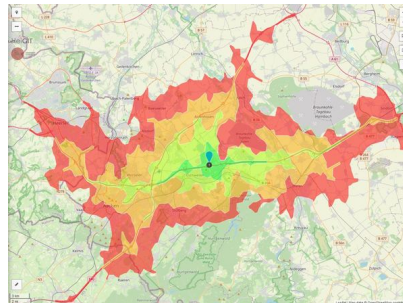

Industrie- und Gewerbepark Eschweiler (IGP/A4-Initiative)

Ort: Eschweiler

www.germansite.de

Regional overview

Municipal overview

Detail view

Parcel

Area size	11,069 m ²
Availability	Available area within medium term (2-5 years)
Area designation	Commercial zone
Divisible	Yes
24h operation	No

Details on commercial zone

IGP Eschweiler

EXPOSÉ

Industrie- und Gewerbepark Eschweiler (IGP/A4-Initiative)

Ort: Eschweiler

www.germansite.de

Thanks to naturally landscaped surroundings with a generous proportion of green spaces people here have a pleasant working atmosphere and the companies have a representative environment. The IGP has an unusual building development concept: three concentric semi-circles form a group around a center. The inner semi-circle is reserved for service companies, the restaurants/bar and hotel trade. The middle ring is intended for smaller and medium-sized commercial enterprises, and the outer ring for industrial companies.

Main companies	Fa. Eukalin, Fa. BYTEC Medizintechnik, Fa. Kraftverkehr Nagel, Mercedes Benz
Industrial tax multiplier	490.00 %
Price	75.00 € / m ²
Area type	GI / GE

Links

<https://www.gistra.de>

Erreichbarkeit in 20 Minuten: 759.000
Einwohner

This excellent location provides short distances to the economic areas the Netherlands and Belgium as well as closeness to first class research centres as the RWTH Aachen University, Aachen University of Applied Sciences and Jülich.