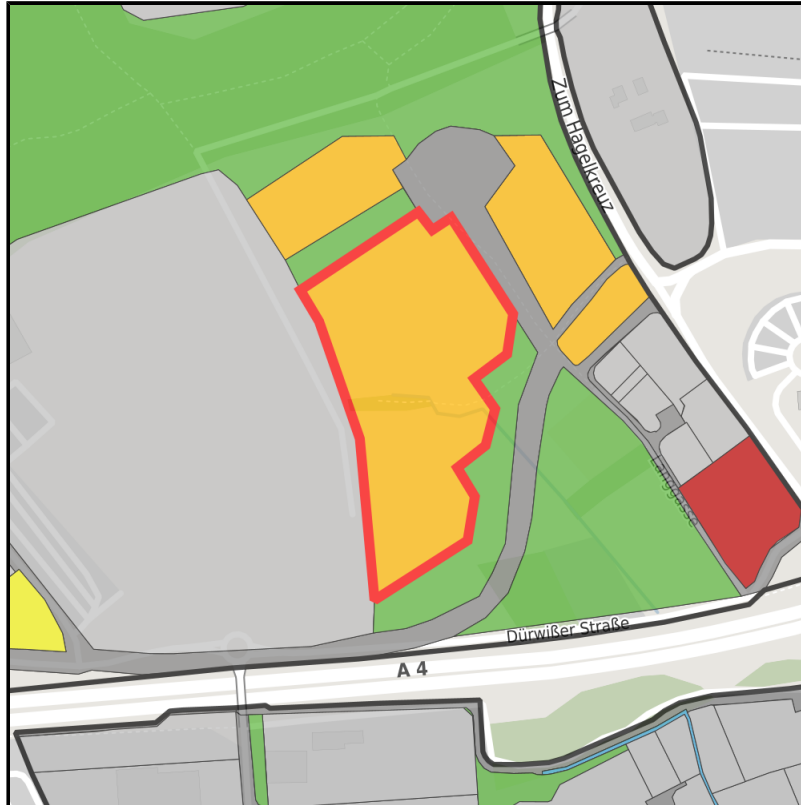

**Industrie- und Gewerbepark Eschweiler (IGP/A4-Initiative)**

**Ort: Eschweiler**

[www.germansite.de](http://www.germansite.de)

Regional overview

Municipal overview

Detail view

**Parcel**

Area size	48,219 m <sup>2</sup>
Availability	Available area within medium term (2-5 years)
Area designation	Commercial zone
Divisible	Yes
24h operation	No