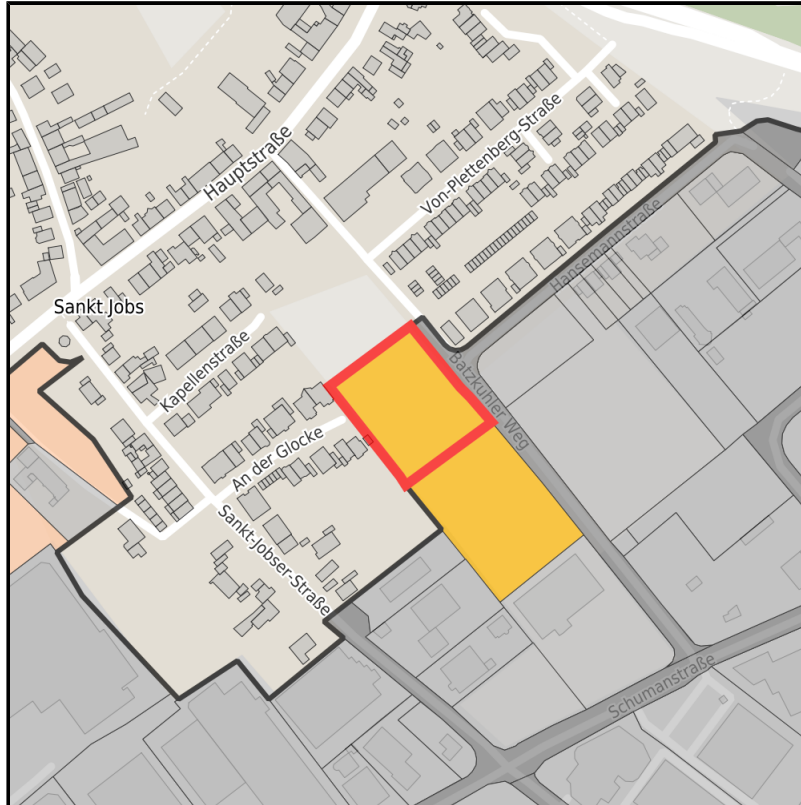

## Gewerbegebiet Aachener Kreuz (A4-Initiative)

Ort: Würselen

[www.germansite.de](http://www.germansite.de)

Regional overview

Municipal overview

Detail view

### Parcel

Area size	5,500 m <sup>2</sup>
Availability	Available area within medium term (2-5 years)
Area designation	Mixed use area
Divisible	No
24h operation	No

### Details on commercial zone

Würselen - Aachener Kreuz