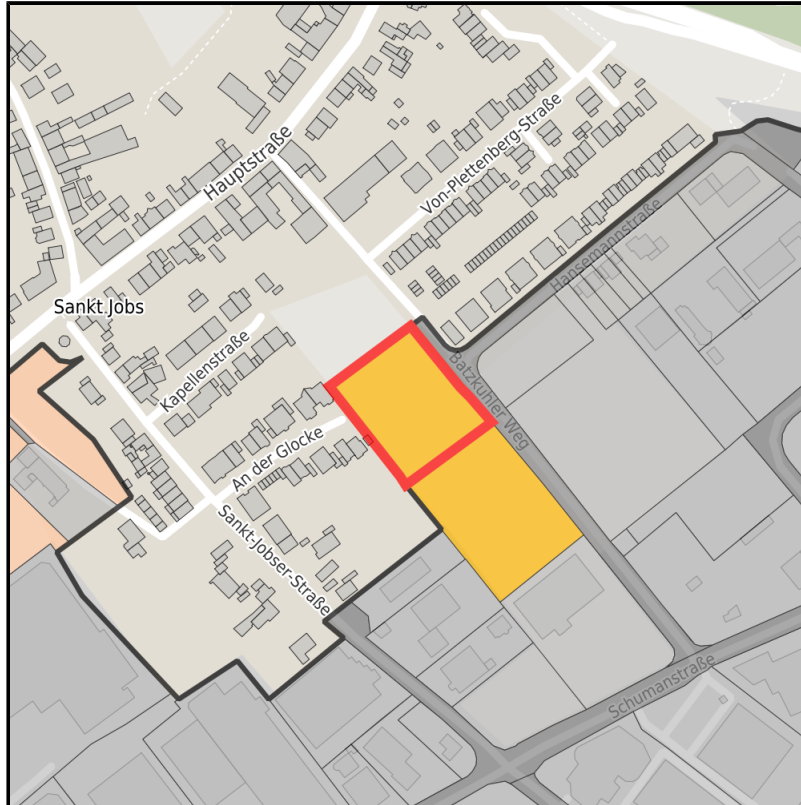

EXPOSÉ

Gewerbegebiet Aachener Kreuz (A4-Initiative)

Ort: Würselen

www.germansite.de

Regional overview

Municipal overview

Detail view

Parcel

Area size	5,500 m ²
Availability	Available area within medium term (2-5 years)
Area designation	Mixed use area
Divisible	No
24h operation	No

Details on commercial zone

Würselen - Aachener Kreuz

EXPOSÉ

Gewerbegebiet Aachener Kreuz (A4-Initiative)

Ort: Würselen

www.germansite.de

With the Aachner Kreuz commercial zone, Würselen has succeeded since the municipal boundary reform in developing one of the region's most important commercial zones. In particular the zone's prominent situation, immediately adjacent to the Aachen freeway intersection linking the A 4 (Aachen/Cologne) and the A 44 (Düsseldorf/Belgium), is a key location advantage for many businesses and companies. More than 250 firms with over 5,500 employees now operate from this attractive economic location in the middle of Europe.