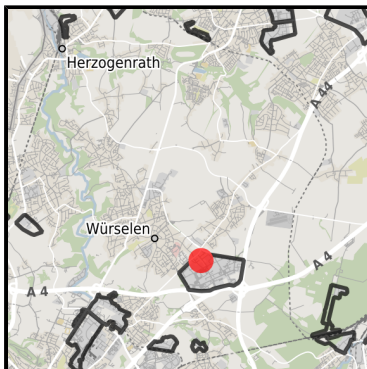

EXPOSÉ

Gewerbegebiet Aachener Kreuz (A4-Initiative)

Ort: Würselen

www.germansite.de

Regional overview

Municipal overview

Detail view

Parcel

Ort: Würselen

www.germansite.de

With the Aachner Kreuz commercial zone, Würselen has succeeded since the municipal boundary reform in developing one of the region's most important commercial zones. In particular the zone's prominent situation, immediately adjacent to the Aachen freeway intersection linking the A 4 (Aachen/Cologne) and the A 44 (Düsseldorf/Belgium), is a key location advantage for many businesses and companies. More than 250 firms with over 5,500 employees now operate from this attractive economic location in the middle of Europe.

Ort: Würselen

Information about Würselen

After the municipal rearrangement Würselen successfully created Aachener Kreuz one of the most significant supra-regional industrial estates in the Aachen region.

Located close to the expressway interchange Aachen, connecting the expressways A4 (Aachen/ Cologne) and A44 (Düsseldorf/Belgium), direct access to the economic areas Rhine and Ruhr as well as the European neighbouring countries Netherlands, Belgium and France is provided. More than 250 companies and enterprises employing about 5500 people are operating from the attractive business location in central Europe.