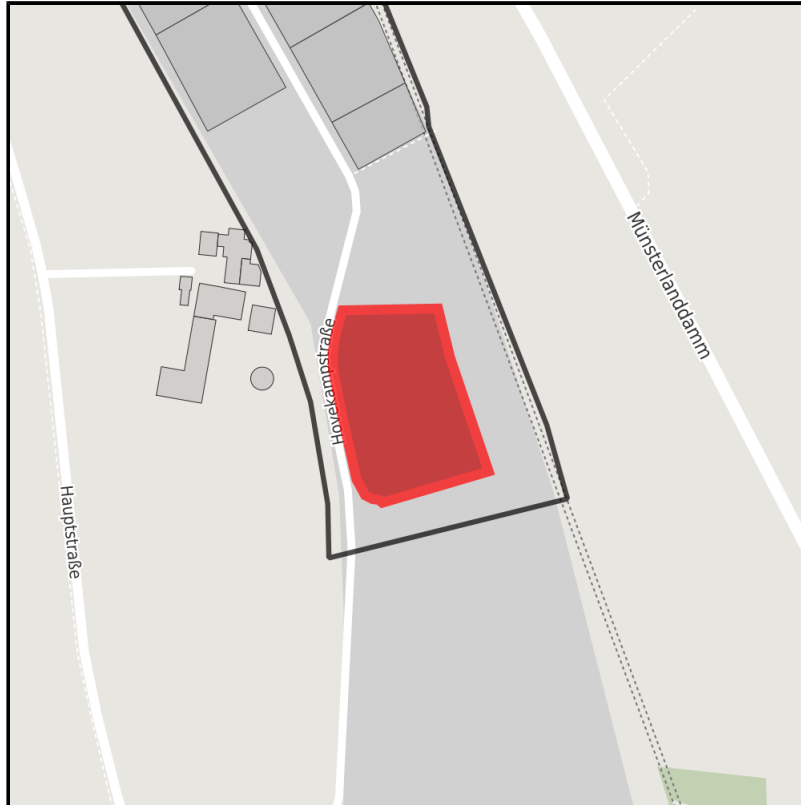

EXPOSÉ

Gewerbepark Rheine R

Ort: Rheine

Regional overview

Municipal overview

Detail view

Parcel

Area size	10,000 m ²
Price	35.00 €/m ²
Availability	Immediately available area
Area designation	Commercial zone
Divisible	No
24h operation	No

Details on commercial zone

Area type GE / GI

Links

<https://muensterland.blis-online.eu>

EXPOSÉ

Gewerbepark Rheine R

Ort: Rheine

Transport infrastructure