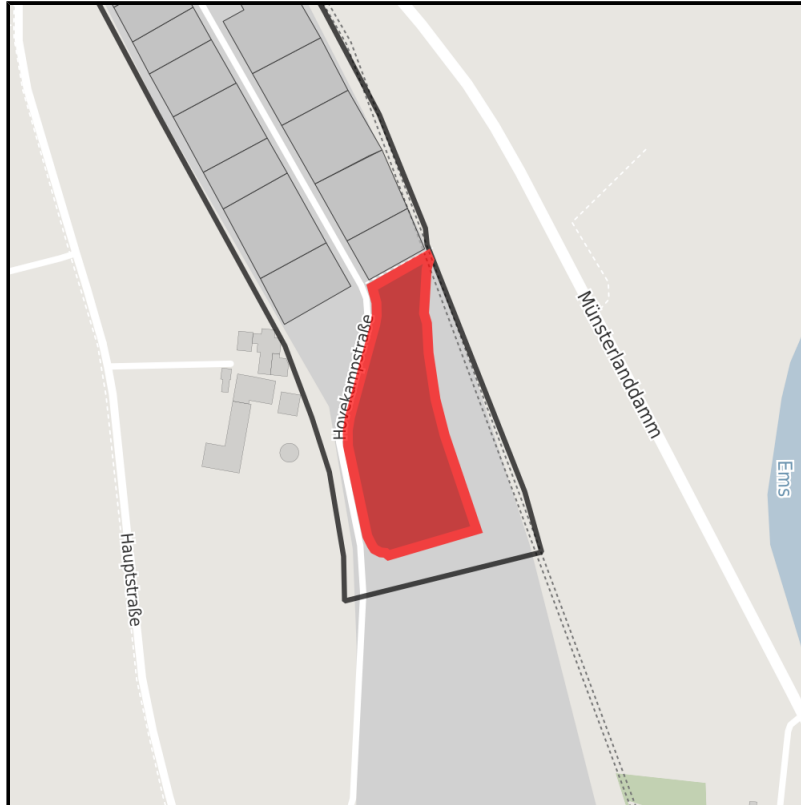

EXPOSÉ

Gewerbepark Rheine R

Ort: Rheine

Regional overview

Municipal overview

Detail view

Parcel

Area size	14,900 m ²
Price	35.00 €/m ²
Availability	Immediately available area
Area designation	Commercial zone
Divisible	No
24h operation	No

Details on commercial zone

Area type GE / GI

Links

<https://muensterland.blis-online.eu>

EXPOSÉ

Gewerbepark Rheine R

Ort: Rheine

Transport infrastructure