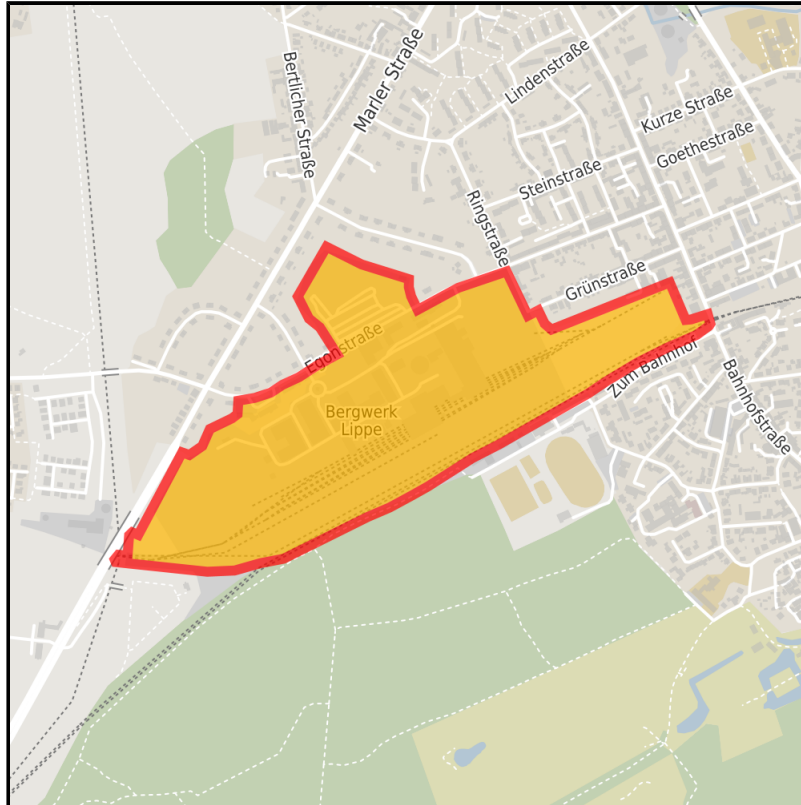

EXPOSÉ

Neue Zeche Westerholt

Ort: Herten

Regional overview

Municipal overview

Detail view

Parcel

Area size	370,000 m ²
Availability	Available area within medium term (2-5 years)
Divisible	Yes
24h operation	No

EXPOSÉ

Neue Zeche Westerholt

Ort: Herten

Details on commercial zone

The Neue Zeche Westerholt is located halfway between the municipal areas of the two cities of Gelsenkirchen and Herten. The site is in a key position for the three surrounding districts of Gelsenkirchen-Hassel, Herten-Westerholt and Herten-Bertlich.

Area type

GE

Links

Neue Zeche Westerholt

Schrägluftbild BW Westerholt
Herten.jpg

Transport infrastructure

Freeway	A 52	3 km
Airport	Dortmund und Düsseldorf	40 km

EXPOSÉ