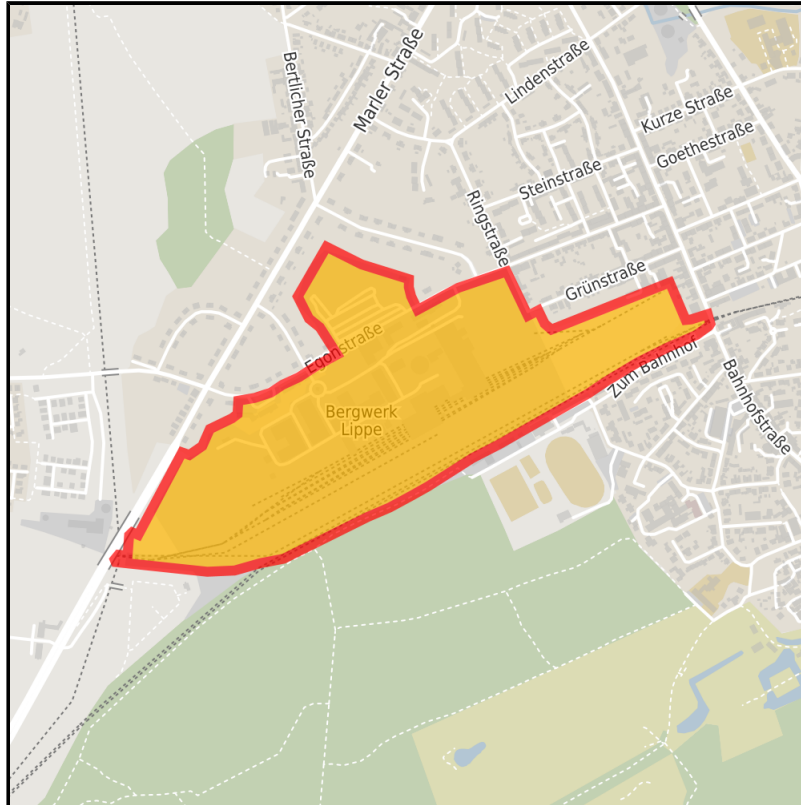

EXPOSÉ

Neue Zeche Westerholt

Ort: Herten

Regional overview

Municipal overview

Detail view

Parcel

Area size	370,000 m ²
Availability	Available area within medium term (2-5 years)
Divisible	Yes
24h operation	No

EXPOSÉ

Neue Zeche Westerholt

Ort: Herten

Details on commercial zone

The Neue Zeche Westerholt is located halfway between the municipal areas of the two cities of Gelsenkirchen and Herten. The site is in a key position for the three surrounding districts of Gelsenkirchen-Hassel, Herten-Westerholt and Herten-Bertlich.

Area type

GE

Links

Neue Zeche Westerholt

Schrägluftbild BW Westerholt
Herten.jpg

Transport infrastructure

Freeway

A 52

3 km

Airport

Dortmund und Düsseldorf

40 km

EXPOSÉ

Neue Zeche Westerholt

Ort: Herten

Contact person