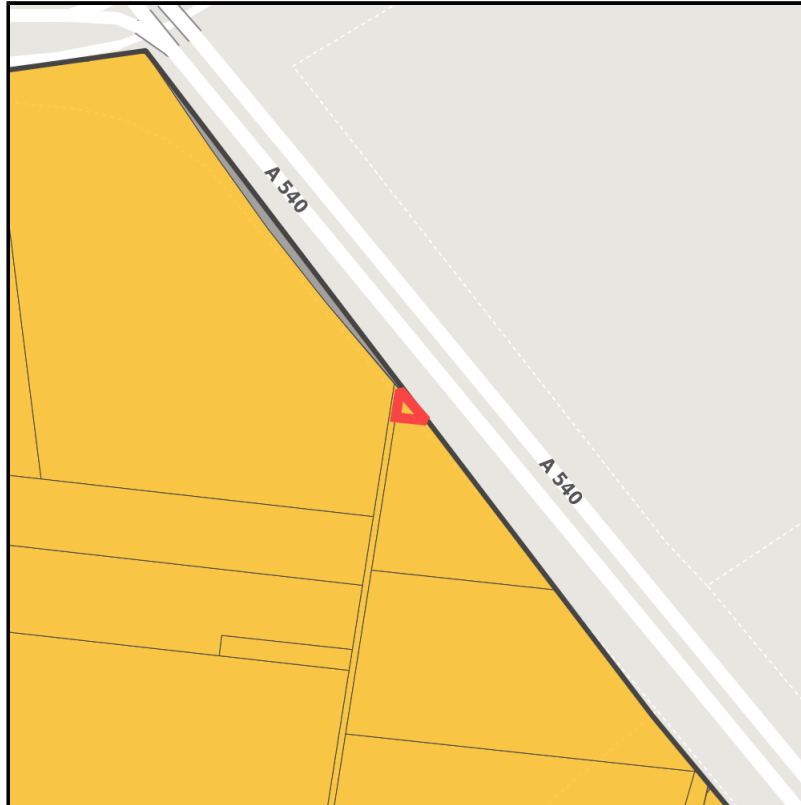

Detail view

Parcel

Area size	122 m²
Availability	Available area within medium term (2-5 years)
Divisible	No
24h operation	No