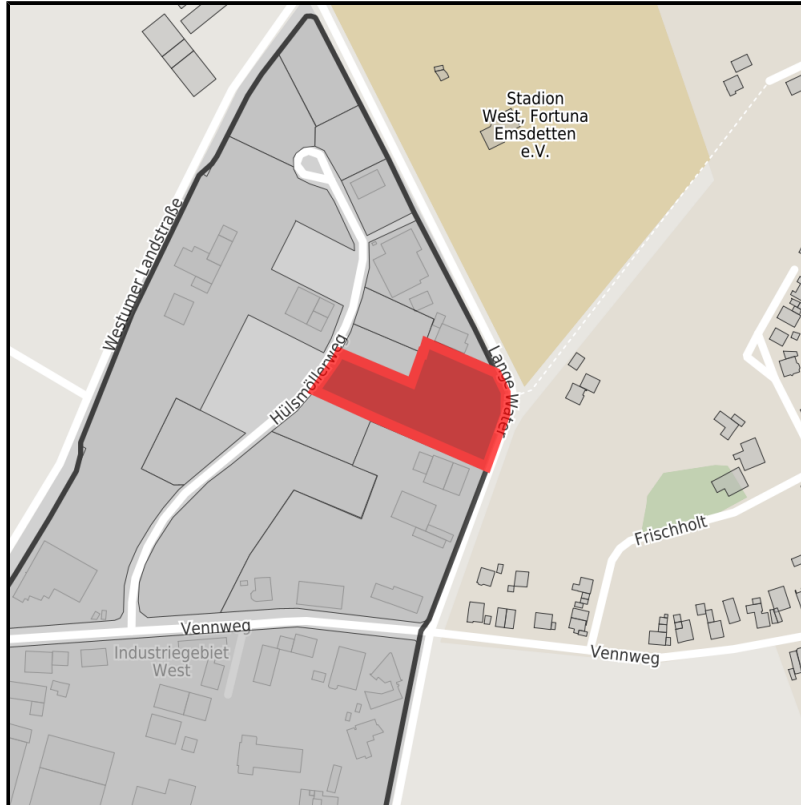

EXPOSÉ

Gewerbegebiet West - nördlicher Teil

Ort: Emsdetten

www.germansite.de

Regional overview

Municipal overview

Detail view

Parcel

Area size	5,557 m ²
Availability	Immediately available area
Divisible	No
24h operation	No

EXPOSÉ

Gewerbegebiet West - nördlicher Teil

Ort: Emsdetten

Details on commercial zone

Business park West - northern part

Commercial zone located on the Lange Water / Westumer Landstraße. Distance to University of Applied Sciences Steinfurt: 15 km Distance to the University of Münster: 30 km

Price 39.50 € / m²

Area
type GE / GI