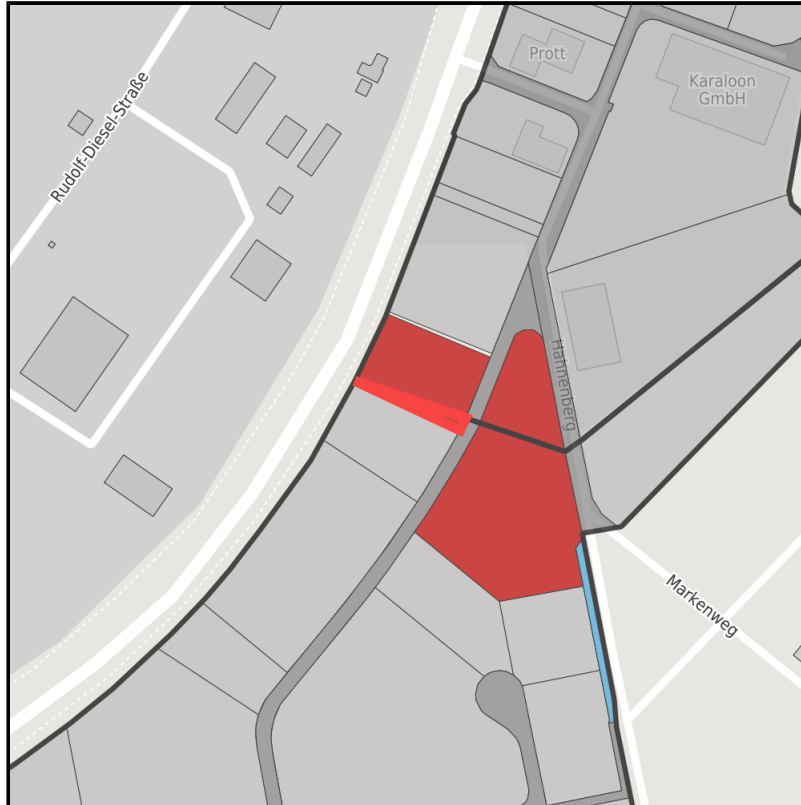

EXPOSÉ

Gewerbegebiet Olfen-Ost II

Ort: Olfen

Regional overview

Municipal overview

Detail view

Parcel

Area size	280 m ²
Availability	Immediately available area
Divisible	No
24h operation	No

Details on commercial zone

Industrial tax multiplier	410.00 %
Price	39.00 € / m ²
Area type	GI / GE

Links

<https://muensterland.blis-online.eu>

EXPOSÉ

Gewerbegebiet Olfen-Ost II

Ort: Olfen

Transport infrastructure

Freeway	A2	13 km
Freeway	A45	18 km
Airport	Dortmund	36 km
Airport	Münster/ Osnabrück	58 km

Contact person

Christopher Schmalenbeck

Stadt Olfen

Bauen, Planen, Umwelt

Kirchstraße 5

59399 Olfen

Germany