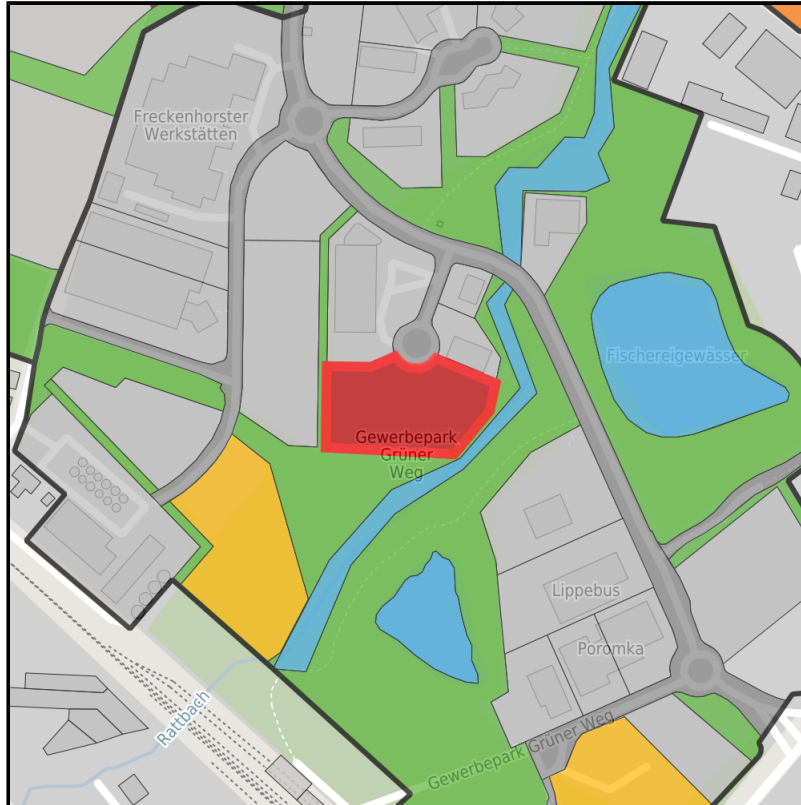

EXPOSÉ

Gewerbepark Grüner Weg

Ort: Beckum

Regional overview

Municipal overview

Detail view

Parcel

Area size	5,471 m ²
Availability	Immediately available area
Area designation	Industrial area
Divisible	No
24h operation	No

EXPOSÉ

Gewerbepark Grüner Weg

Ort: Beckum

Details on commercial zone

Business park Grüner Weg

The park is aimed at for companies looking for a "good address" and that value good surroundings as well as outstanding architecture: "working in the park". Proximity to the nearest university location: University of Applied Sciences 2 km, University of Münster 40 km
Street address / access road: Gewerbepark Grüner Weg