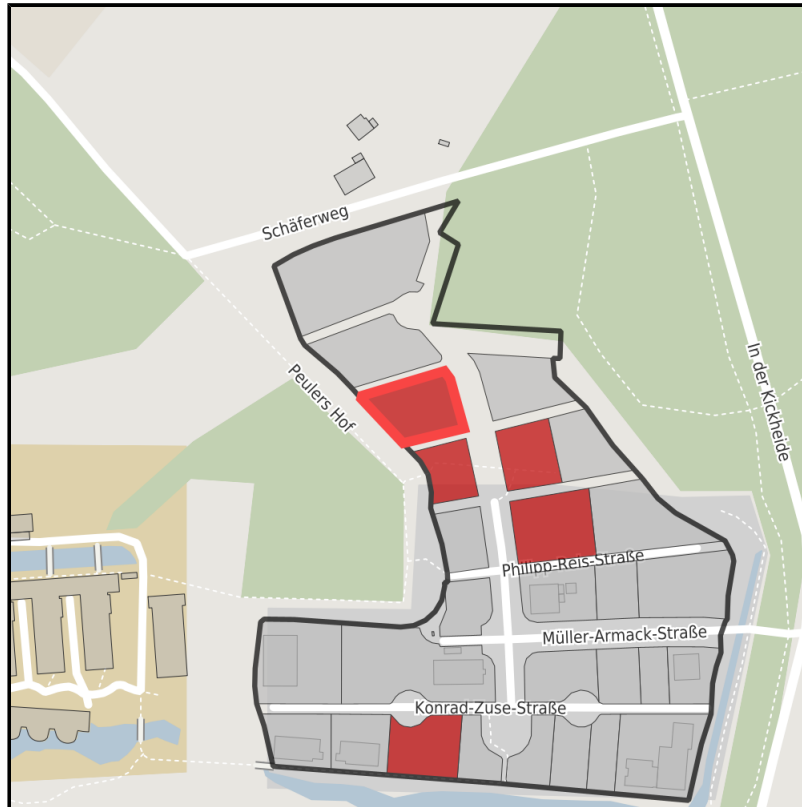

EXPOSÉ

Technologiepark Bocholt

Ort: Bocholt

Regional overview

Municipal overview

Detail view

Parcel

Area size	1,605 m ²
Availability	Immediately available area
Area designation	Commercial zone
Divisible	No
24h operation	No

Details on commercial zone

Technology park Bocholt

EXPOSÉ

Technologiepark Bocholt

Ort: Bocholt

www.germansite.de

Broadband connection: The business park is prepared for fiber optic connection. This can be established at short notice. Available bandwidth: 100 Mbit/s to the Internet: Fiber optic connections from locations in the Bocholt business park area up to multiple Gbit/s. Next university location: Available on site - Westfälische Hochschule, Bocholt Department - Study programs: Economics, Business Informatics, Business Engineering, Mechatronics, Information and Communication Technology, International Management, Service Management, Distributed Systems and Bionics. Street address: Müller-Armack-Straße, 46397 Bocholt General: The Technology Park is located in the immediate vicinity of the University of Applied Sciences. It was developed especially for service- and technology-oriented companies aiming at cooperation with the Bocholt University of Applied Sciences department. Future-oriented technology and innovation will also be reflected in the design of the technology park and the architecture of the individual buildings. For this reason, building blocks have been defined as basic guidelines or design principles which are to be taken into account in the planning. Concrete construction projects will therefore be developed in coordination with the urban planning department of the city of Bocholt.

Luftbildansicht Technologiepark

EXPOSÉ

Technologiepark Bocholt

Ort: Bocholt

Luftbildansicht Technologiepark

Transport infrastructure

Freeway	A3 'Hollandlinie'	6 km
Airport	Düsseldorf	80 km
Airport	Münster/Osnabrück	90 km
Port	Duisburg/Emmerich	30 km