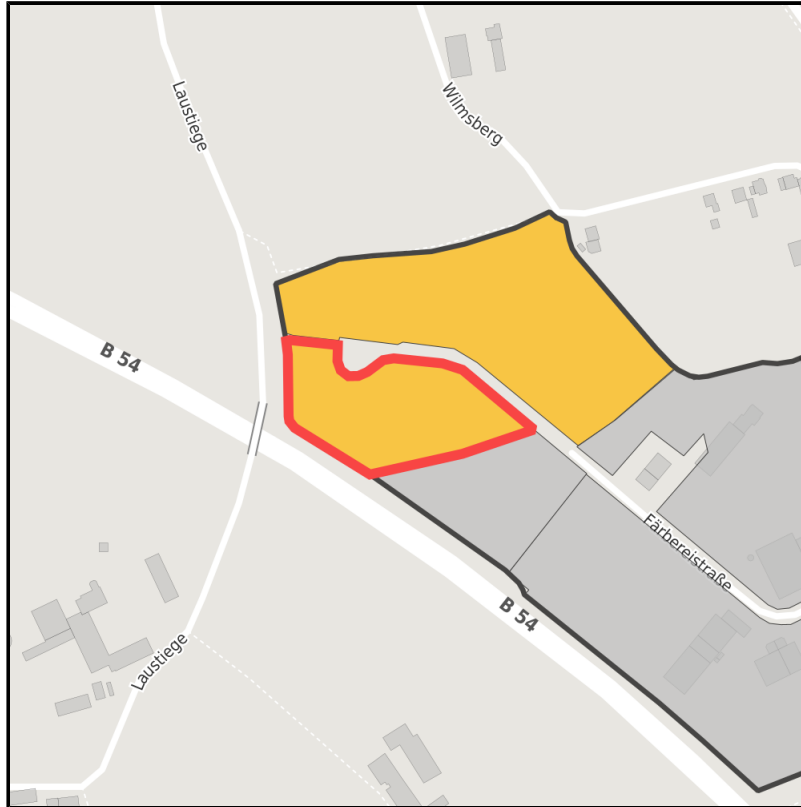

EXPOSÉ

GE-Gebiet Wilmsberg Süd I

Ort: Steinfurt

Regional overview

Municipal overview

Detail view

Parcel

Area size	10,982 m ²
Availability	Available area within medium term (2-5 years)
Area designation	Commercial zone
Divisible	No
24h operation	No

EXPOSÉ

GE-Gebiet Wilmsberg Süd I

Ort: Steinfurt

Details on commercial zone

Commercial area Wilmsberg South I

Industry mix: freight forwarding, automotive businesses, mechanical engineering Design requirements are defined.

Area
type GI / GE

Transportation note: Münster general cargo station (23 km).

Specifics University of Applied Sciences with technical focus locally.

Utilization note: Permissible distance classes: from VI (approx. 600 m to the next residential area).