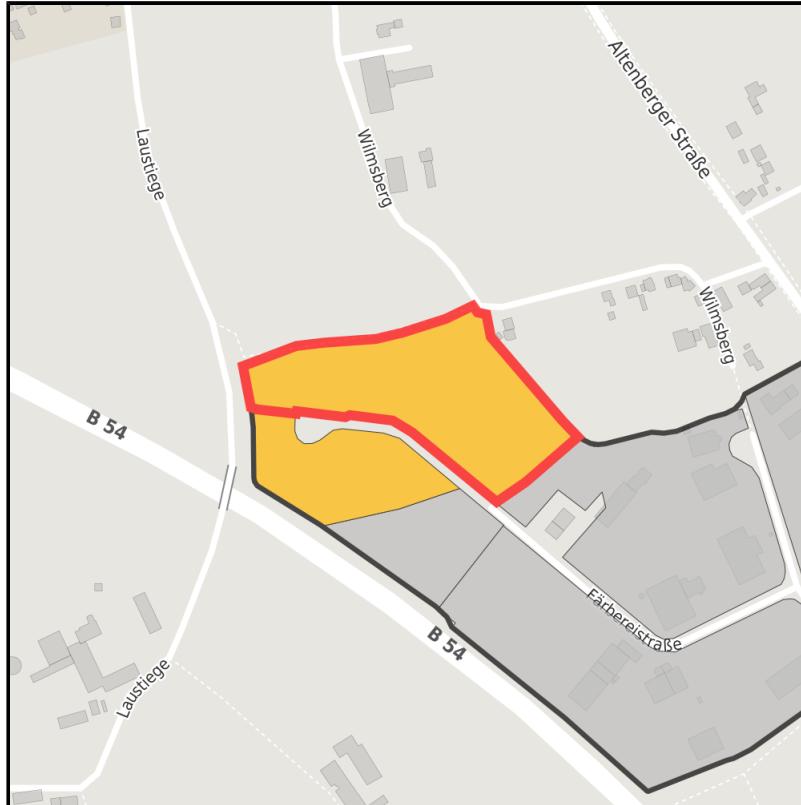

EXPOSÉ

GE-Gebiet Wilmsberg Süd I

Ort: Steinfurt

Regional overview

Municipal overview

Detail view

Parcel

Area size	23,850 m ²
Availability	Available area within medium term (2-5 years)
Area designation	Commercial zone
Divisible	No
24h operation	No

EXPOSÉ

GE-Gebiet Wilmsberg Süd I

Ort: Steinfurt

Details on commercial zone

Commercial area Wilmsberg South I

Industry mix: freight forwarding, automotive businesses, mechanical engineering Design requirements are defined.

Area
type GE / GI

Transportation note: Münster general cargo station (23 km).

Specifics University of Applied Sciences with technical focus locally.

Utilization note: Permissible distance classes: from VI (approx. 600 m to the next residential area).