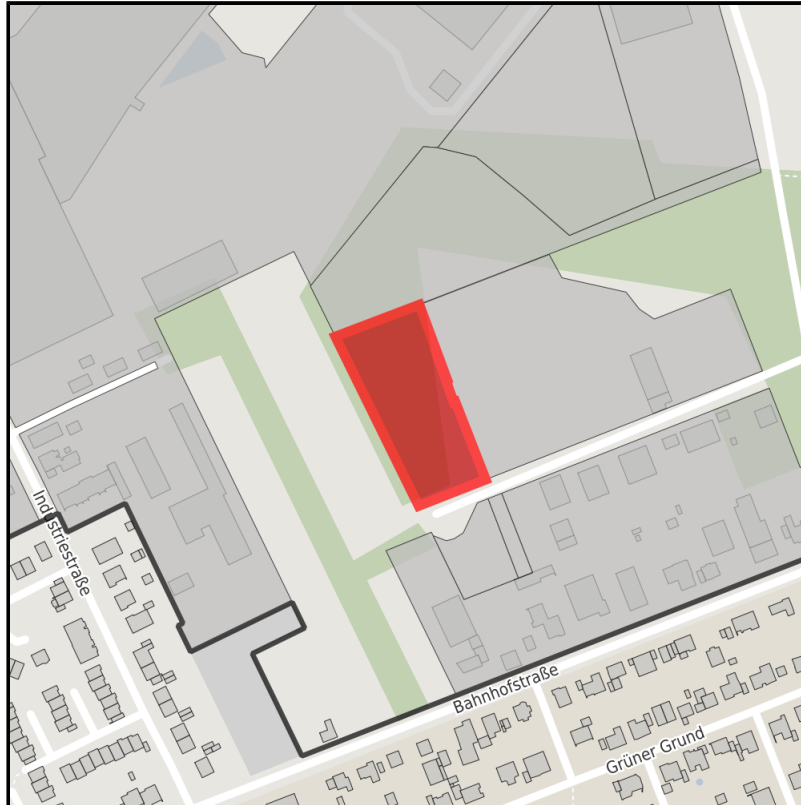

Industriepark Greven - Reckenfeld

Ort: Greven

www.germansite.de

Regional overview

Municipal overview

Detail view

Parcel

Area size	7,000 m ²
Price	50.00 €/m ²
Availability	Immediately available area
Area designation	Commercial zone
Divisible	No
24h operation	No

EXPOSÉ

Industriepark Greven - Reckenfeld

Ort: Greven

Details on commercial zone

Industrial park Greven-Reckenfeld

For further information please visit the geoportal of GFW Greven mbH:

http://www.geonetz-greven.de/aimPort/Extern/2.6.4.4/Modul_Gis/main.aspx?OID=18&AID=GFV