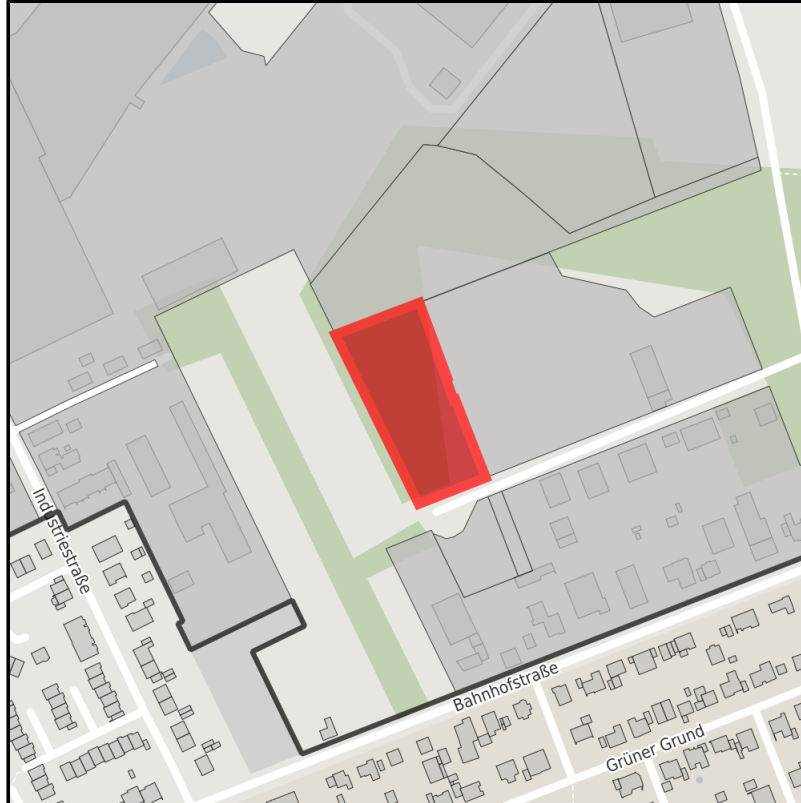

Industriepark Greven - Reckenfeld

Ort: Greven

www.germansite.de

Regional overview

Municipal overview

Detail view

Parcel

Area size	7,000 m ²
Price	50.00 €/m ²
Availability	Immediately available area
Area designation	Commercial zone
Divisible	No
24h operation	No

EXPOSÉ

Industriepark Greven - Reckenfeld

Ort: Greven

Details on commercial zone

Industrial park Greven-Reckenfeld

For further information please visit the geoportal of GFW Greven mbH:

http://www.geonetz-greven.de/aimPort/Extern/2.6.4.4/Modul_Gis/main.aspx?OID=18&AID=GFV