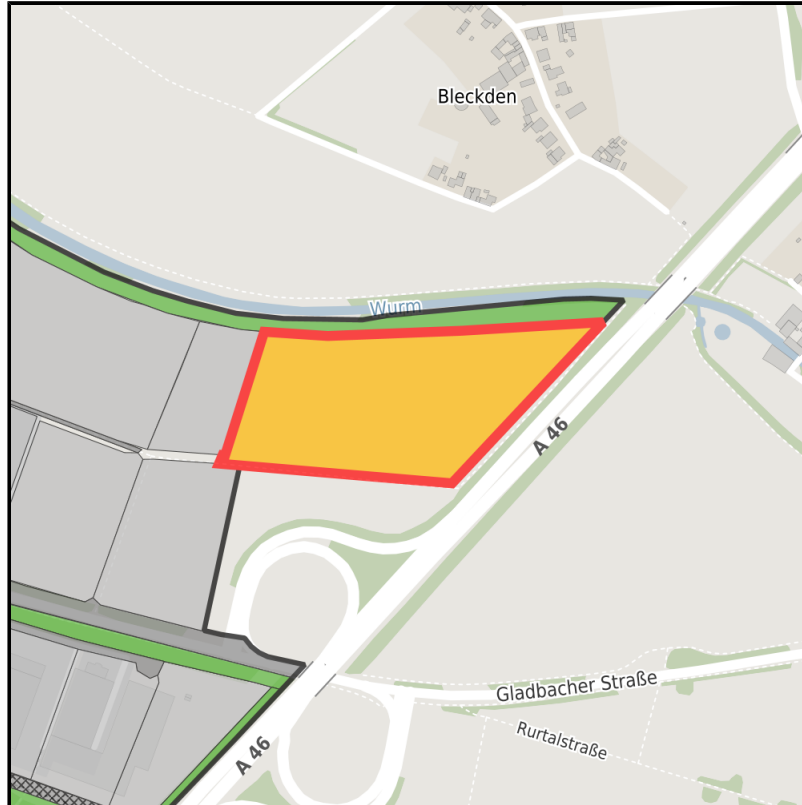

EXPOSÉ

Gewerbe- und Industriegebiet Dremmen

Ort: Heinsberg

www.germansite.de

Regional overview

Municipal overview

Detail view

Parcel

Area size	42,653 m ²
Availability	Available area within medium term (2-5 years)
Divisible	No
24h operation	No

EXPOSÉ

Gewerbe- und Industriegebiet Dremmen

Ort: Heinsberg

Details on commercial zone

business and industrial site Dremmen - Your top class location!

The Dremmen commercial and industrial zone provides first-class, supply-side commercial building land for manufacturing companies and selected service providers wishing to invest. The lots can be freely parceled according to the individual requirements of the inquiring companies. A rail connection for freight transport exists.