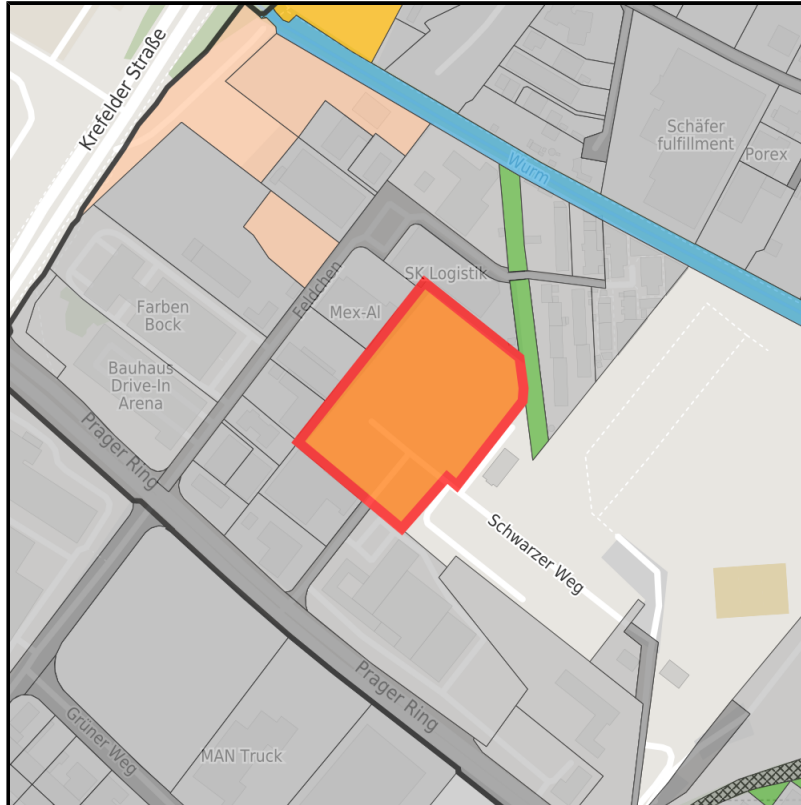

EXPOSÉ

Prager Ring - Strangenhäuschen

Ort: Aachen

Regional overview

Municipal overview

Detail view

Parcel

Area size	17,109 m ²
Availability	Available area within short term (< 2 years)
Area designation	Commercial zone
Divisible	Yes
24h operation	No

EXPOSÉ

Prager Ring - Strangenhäuschen

Ort: Aachen

Details on commercial zone

Close to the city and the Netherlands

Located northeastern to the city centre of Aachen, the business park is convenient in respect to traffic because of the close connection to A4 which enables also foreign purchasing power. The modified area use plan displays large area-retail. In the surroundings there are already located several smaller and larger retail businesses.