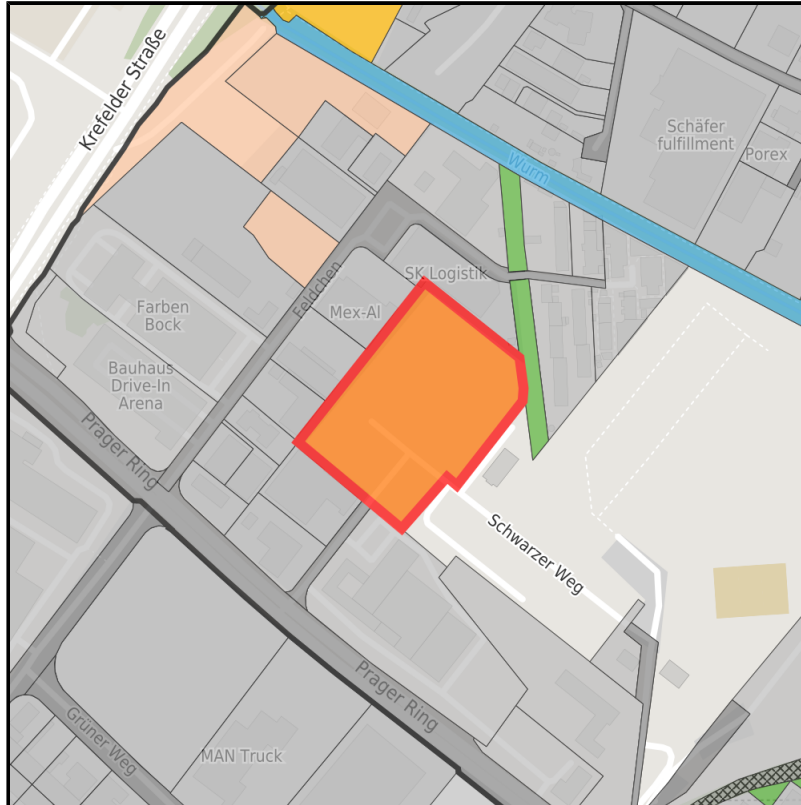

EXPOSÉ

Prager Ring - Strangenhäuschen

Ort: Aachen

Regional overview

Municipal overview

Detail view

Parcel

Area size	17,109 m ²
Availability	Available area within short term (< 2 years)
Area designation	Commercial zone
Divisible	Yes
24h operation	No

EXPOSÉ

Prager Ring - Strangenhäuschen

Ort: Aachen

Details on commercial zone

Close to the city and the Netherlands

Located northeastern to the city centre of Aachen, the business park is convenient in respect to traffic because of the close connection to A4 which enables also foreign purchasing power. The modified area use plan displays large area-retail. In the surroundings there are already located several smaller and larger retail businesses.