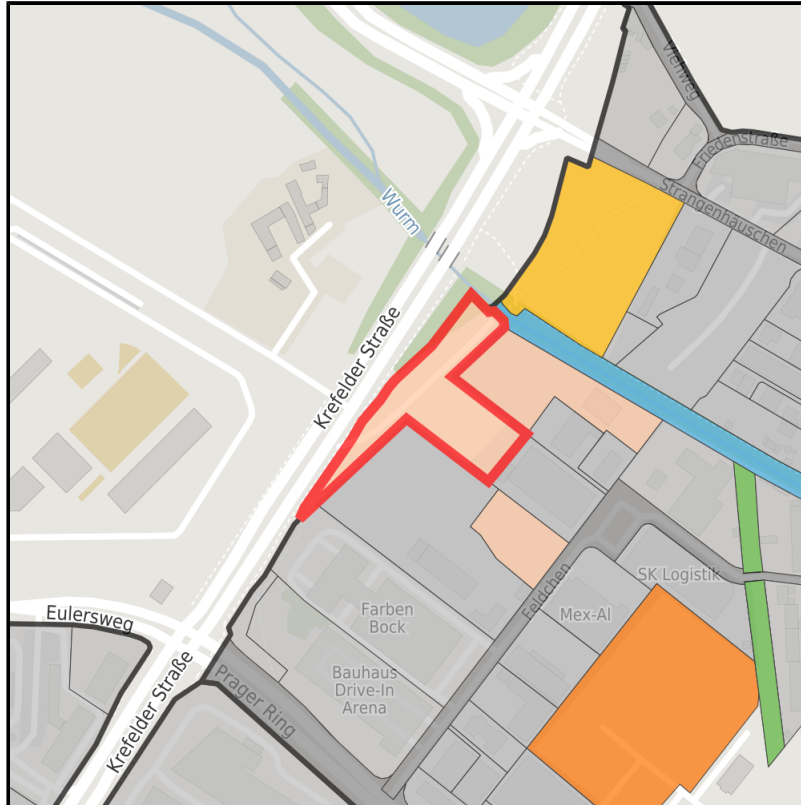

EXPOSÉ

Prager Ring - Strangenhäuschen

Ort: Aachen

Regional overview

Municipal overview

Detail view

Parcel

Area size	7,600 m ²
Availability	Available area within Long term (> 5 years)
Area designation	Commercial zone
Divisible	Yes
24h operation	No

EXPOSÉ

Prager Ring - Strangenhäuschen

Ort: Aachen

Details on commercial zone

Close to the city and the Netherlands

Located northeastern to the city centre of Aachen, the business park is convenient in respect to traffic because of the close connection to A4 which enables also foreign purchasing power. The modified area use plan displays large area-retail. In the surroundings there are already located several smaller and larger retail businesses.