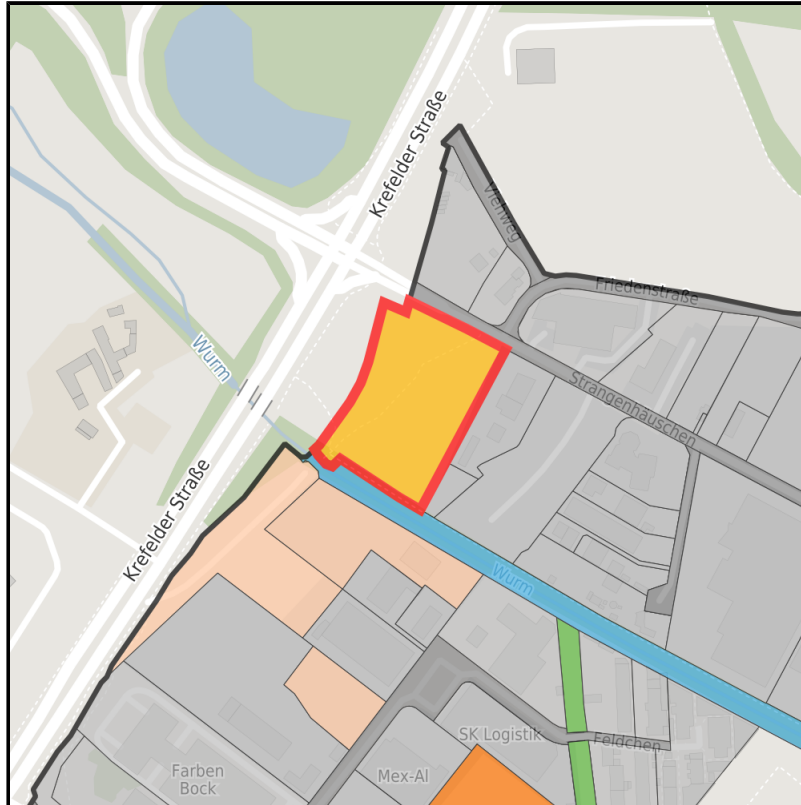

EXPOSÉ

Prager Ring - Strangenhäuschen

Ort: Aachen

Regional overview

Municipal overview

Detail view

Parcel

Area size	10,600 m ²
Availability	Available area within medium term (2-5 years)
Area designation	Commercial zone
Divisible	No
24h operation	No

EXPOSÉ

Prager Ring - Strangenhäuschen

Ort: Aachen

Details on commercial zone

Close to the city and the Netherlands

Located northeastern to the city centre of Aachen, the business park is convenient in respect to traffic because of the close connection to A4 which enables also foreign purchasing power. The modified area use plan displays large area-retail. In the surroundings there are already located several smaller and larger retail businesses.