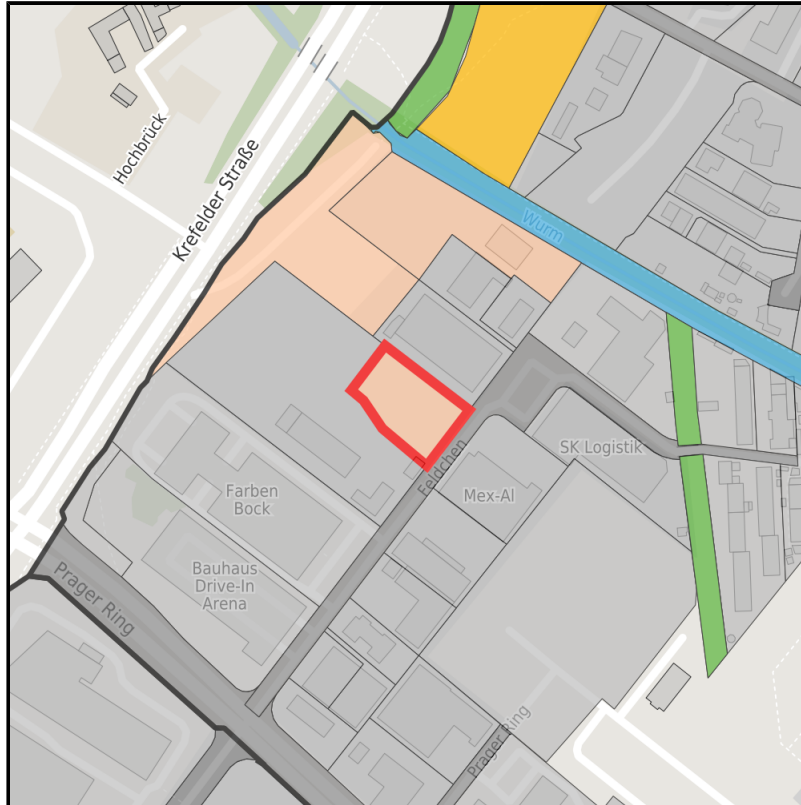

EXPOSÉ

Prager Ring - Strangenhäuschen

Ort: Aachen

Regional overview

Municipal overview

Detail view

Parcel

Area size	2,607 m ²
Availability	Available area within Long term (> 5 years)
Area designation	Commercial zone
Divisible	No
24h operation	No

EXPOSÉ

Prager Ring - Strangenhäuschen

Ort: Aachen

Details on commercial zone

Close to the city and the Netherlands

Located northeastern to the city centre of Aachen, the business park is convenient in respect to traffic because of the close connection to A4 which enables also foreign purchasing power. The modified area use plan displays large area-retail. In the surroundings there are already located several smaller and larger retail businesses.