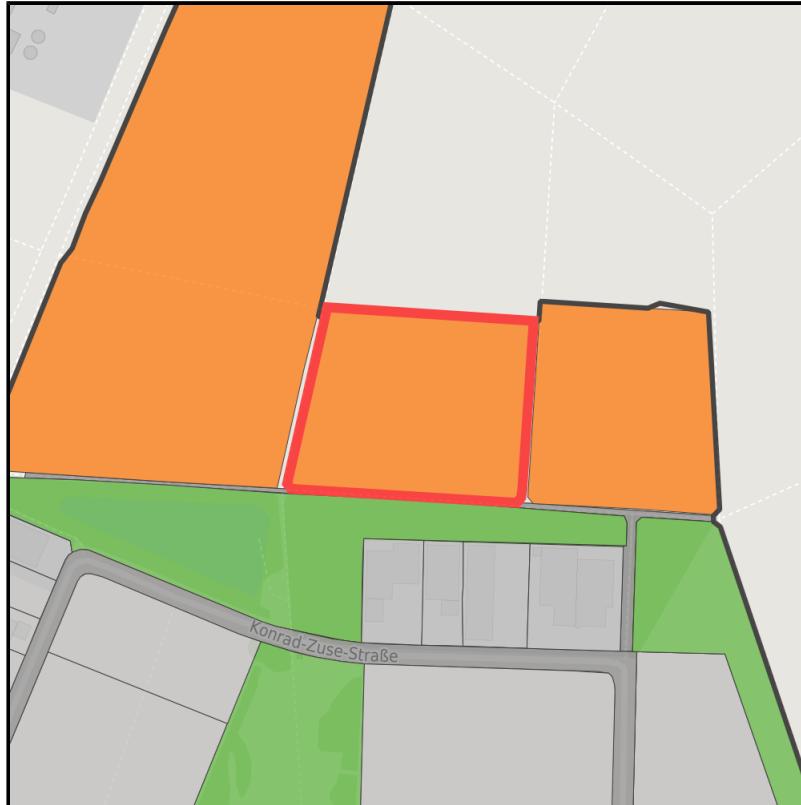

EXPOSÉ

Business Park Alsdorf-Hoengen

Ort: Alsdorf

Regional overview

Municipal overview

Detail view

Parcel

Area size	23,700 m ²
Availability	Available area within short term (< 2 years)
Area designation	Industrial area
Divisible	No
24h operation	No

Details on commercial zone

Business Park Alsdorf-Hoengen

EXPOSÉ

Business Park Alsdorf-Hoengen

Ort: Alsdorf

www.germansite.de

The Business Park Alsdorf-Hoengen with its 111 hectares on the outskirts of the town is a key element of the sustainable improvement of the economic infrastructure of the town of Alsdorf. The business park is encircled by greenery with a width of between 20 and 90 metres, so that "working in a park" can be taken literally! One focus of investment is the automotive industry, which is represented by 5 companies, including the global players ATESTEO and FEV Europe GmbH.