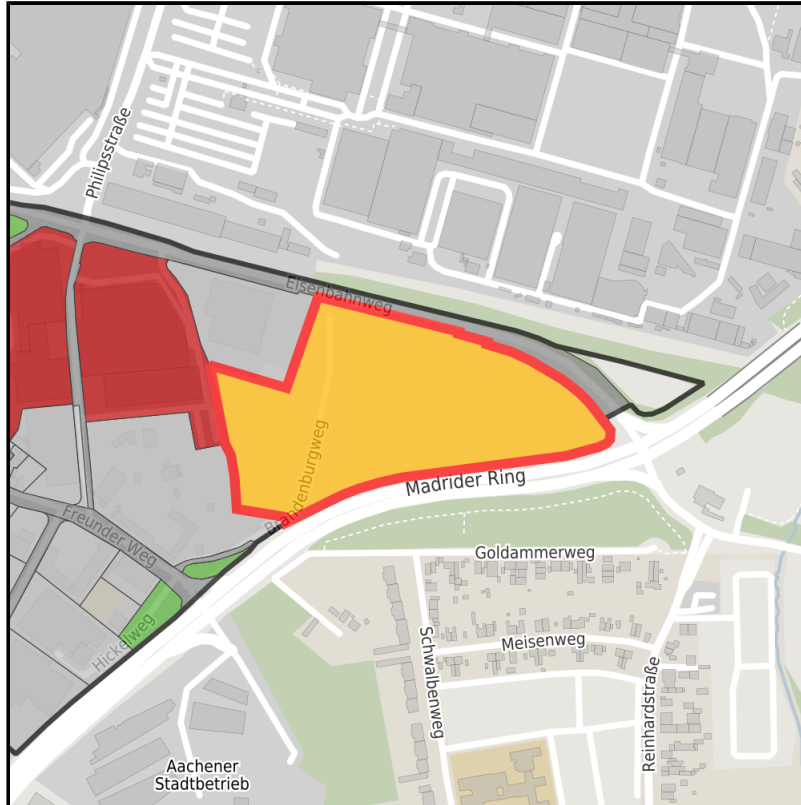

# EXPOSÉ

Rothe Erde

Ort: Aachen

Regional overview

Municipal overview

Detail view

### **Details on commercial zone**

Well reachable at the side of Global Player

Located conveniently at A544 and close to the city centre Rothe Erde offers optimal site conditions. As significant business area and historical steel location Rothe Erde is a home for nominate worldwide enterprises like Philips or Continental and offers a modern infrastructure with varied possibilities of establishing for all branches.