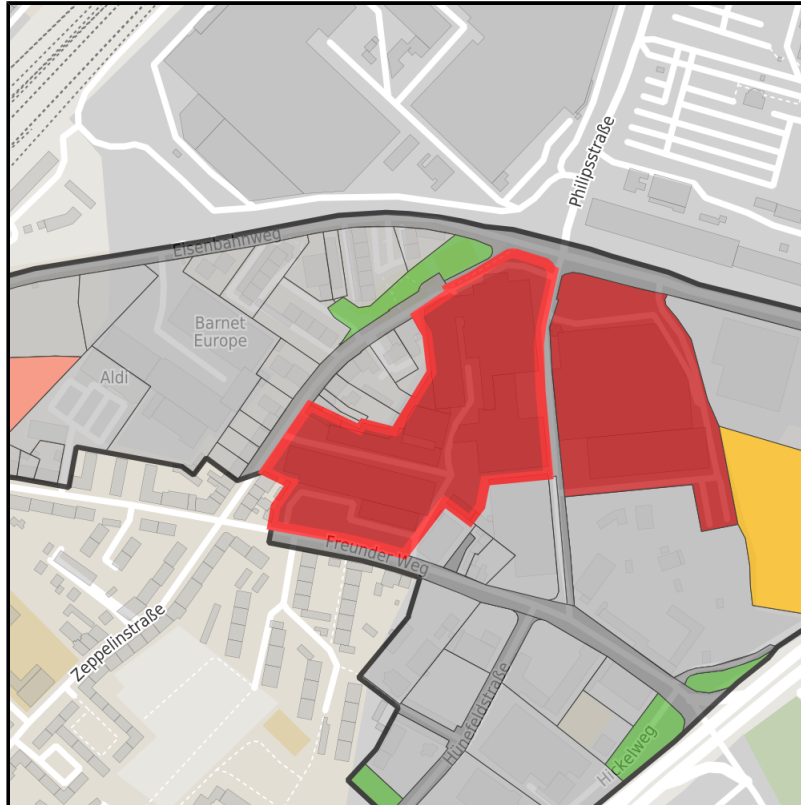

# EXPOSÉ

Rothe Erde

Ort: Aachen

Regional overview

Municipal overview

Detail view

## Parcel

Area size	30,885 m <sup>2</sup>
Availability	Immediately available area
Divisible	No
24h operation	No

### **Details on commercial zone**

Well reachable at the side of Global Player

Located conveniently at A544 and close to the city centre Rothe Erde offers optimal site conditions. As significant business area and historical steel location Rothe Erde is a home for nominate worldwide enterprises like Philips or Continental and offers a modern infrastructure with varied possibilities of establishing for all branches.