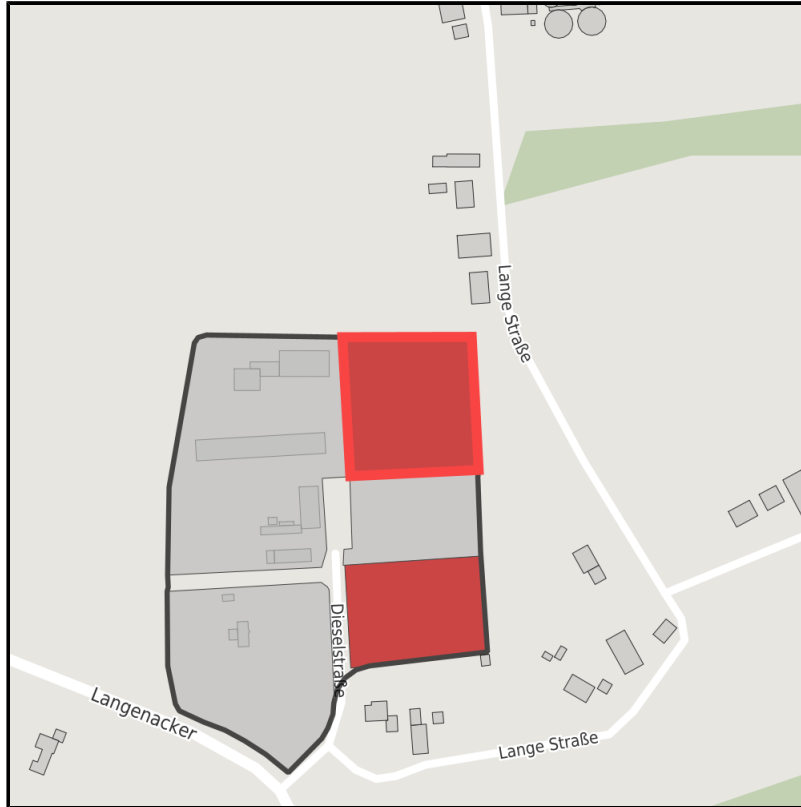

### Halverde Nord

Ort: Hopsten

Regional overview

Municipal overview

Detail view

## Parcel

Area size	6,718 m <sup>2</sup>
Availability	Immediately available area
Area designation	Commercial zone
Divisible	No
24h operation	No