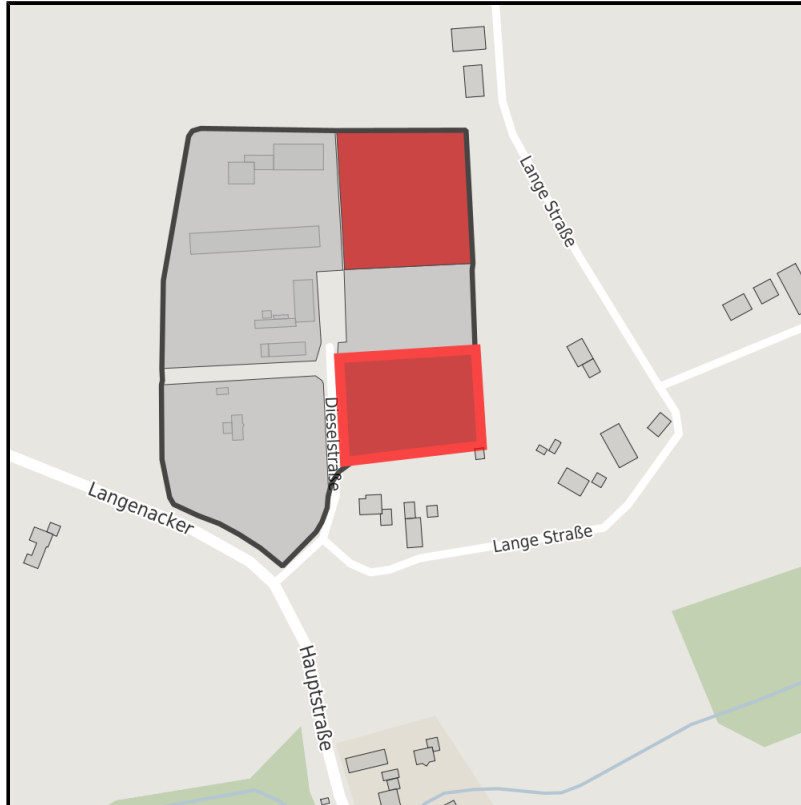

EXPOSÉ

Halverde Nord

Ort: Hopsten

Regional overview

Municipal overview

Detail view

Parcel

Area size	5,238 m ²
Availability	Immediately available area
Area designation	Commercial zone
Divisible	No
24h operation	No

Details on commercial zone

Area type GE / GI

Links

<https://muensterland.blis-online.eu>

EXPOSÉ

Halverde Nord

Ort: Hopsten

Transport infrastructure