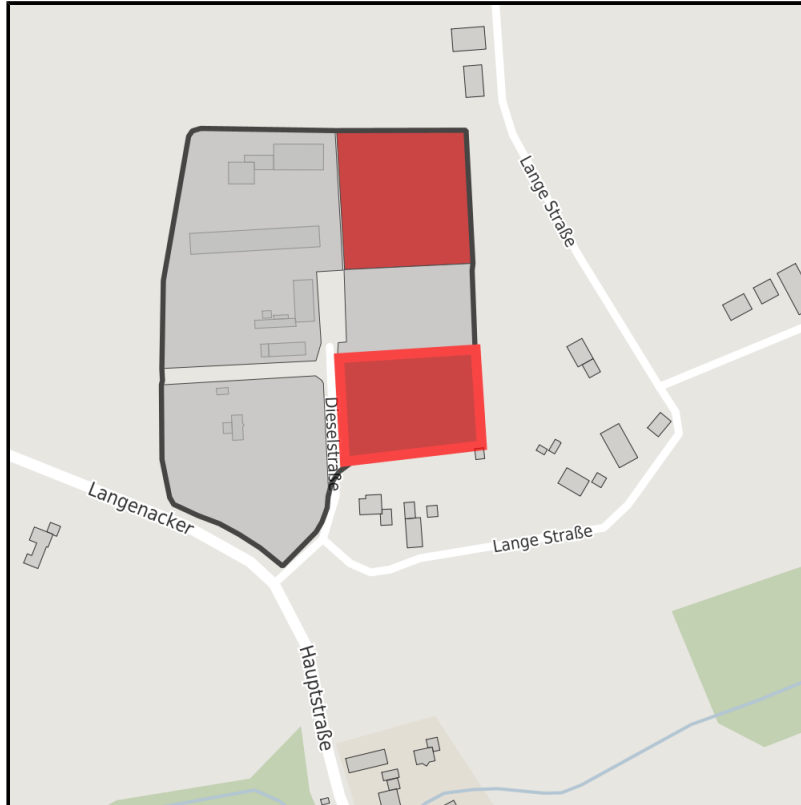

EXPOSÉ

Halverde Nord

Ort: Hopsten

Regional overview

Municipal overview

Detail view

Parcel

Area size	5,238 m ²
Availability	Immediately available area
Area designation	Commercial zone
Divisible	No
24h operation	No

Details on commercial zone

Area type	GE / GI
-----------	---------

Links

<https://muensterland.blis-online.eu>

EXPOSÉ

Halverde Nord

Ort: Hopsten

Transport infrastructure