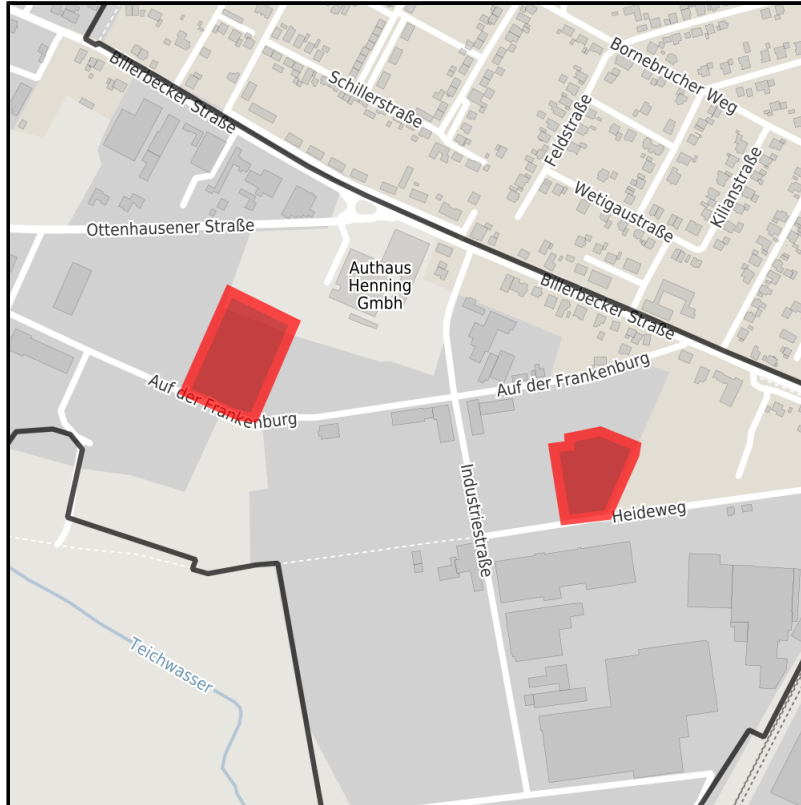

### Gewerbegebiet Heideweg

Ort: Steinheim

Regional overview

Municipal overview

Detail view

### Details on commercial zone

Located industries: Handicraft, Vehicles, Furniture, Lightning, Trade

Price	15.00 € / m <sup>2</sup>
Area type	GE