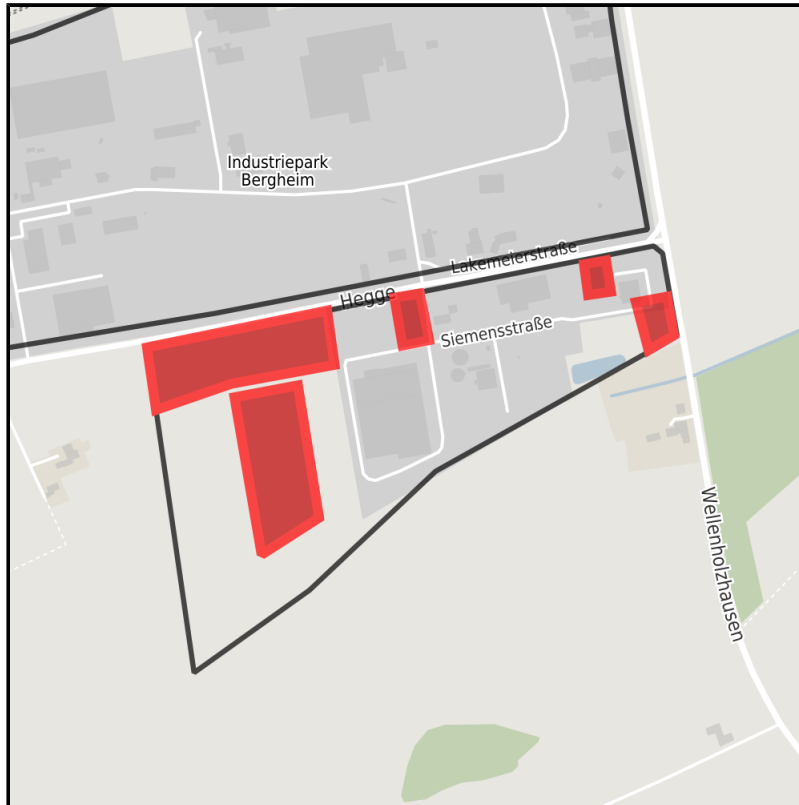

EXPOSÉ

Industriepark Bergheim

Ort: Steinheim

Regional overview

Municipal overview

Detail view

Parcel

Area size	46,500 m ²
Availability	Immediately available area
Divisible	No
24h operation	No

Details on commercial zone

Located industries: Production, Industry

Price	12.00 € / m ²
Area type	GE

Links

<http://www.geodok.de/gewerbeflaechenatlas-owl/param.jsp?x=3504890.2762776036&y=57445>

EXPOSÉ

Industriepark Bergheim