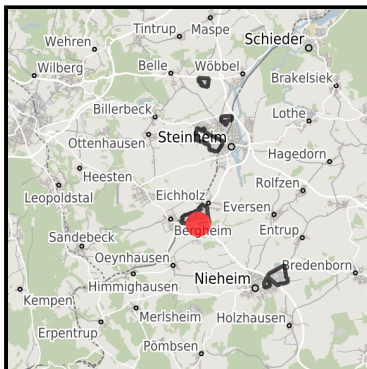

EXPOSÉ

Industriepark Bergheim

Ort: Steinheim

Regional overview

Municipal overview

Detail view

Parcel

Area size	46,500 m ²
Availability	Immediately available area
Divisible	No
24h operation	No

Details on commercial zone

Located industries: Production, Industry

Price	12.00 € / m ²
Area type	GE

Links

<http://www.geodok.de/gewerbeflaechenatlas-owl/param.jsp?x=3504890.2762776036&y=57445>

EXPOSÉ

Industriepark Bergheim

Ort: Steinheim

Transport infrastructure

Freeway	A33	35 km
Freeway	A2	43 km
Airport	Paderborn	53 km
Airport	Hannover	128 km
Port	Minden	78 km
Rail freight	Bielefeld	53 km
Rail freight	Gütersloh	75 km

Information about Steinheim