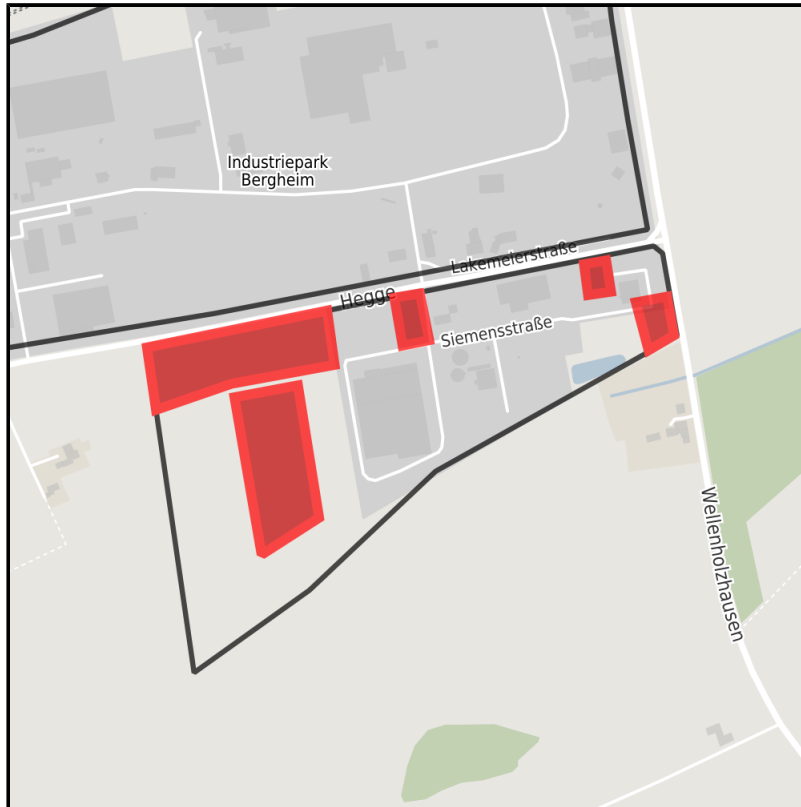

### Industriepark Bergheim

Ort: Steinheim

Regional overview

Municipal overview

Detail view

## Parcel

Area size	46,500 m <sup>2</sup>
Availability	Immediately available area
Divisible	No
24h operation	No