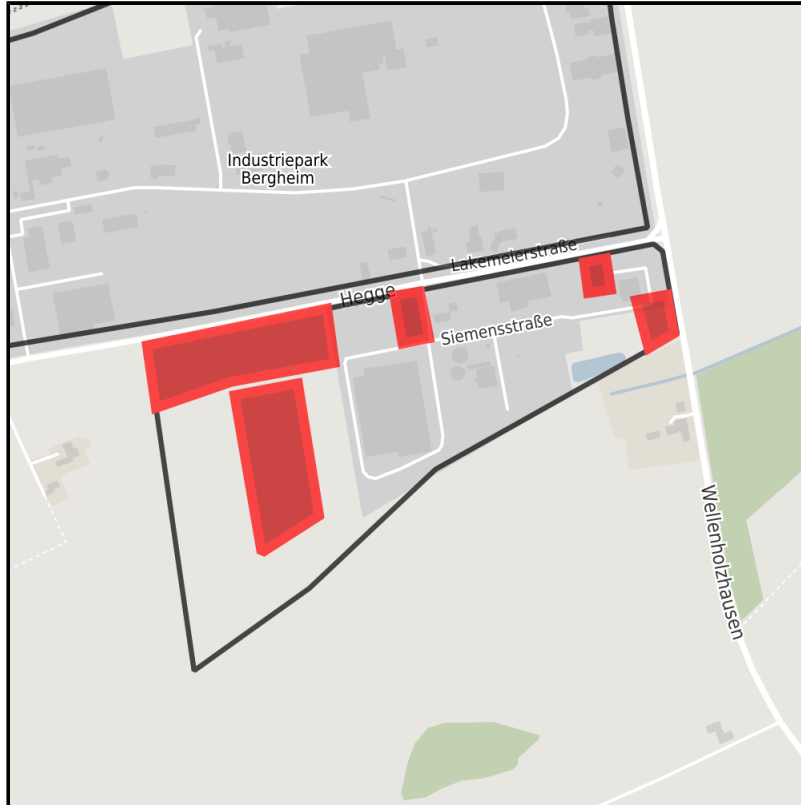

EXPOSÉ

Industriepark Bergheim

Ort: Steinheim

Regional overview

Municipal overview

Detail view

Parcel

Area size	46,500 m ²
Availability	Immediately available area
Divisible	No
24h operation	No

Details on commercial zone

Located industries: Production, Industry

Price	12.00 € / m ²
Area type	GE

Links

<http://www.geodok.de/gewerbeflaechenatlas-owl/param.jsp?x=3504890.2762776036&y=57445>

EXPOSÉ

Industriepark Bergheim