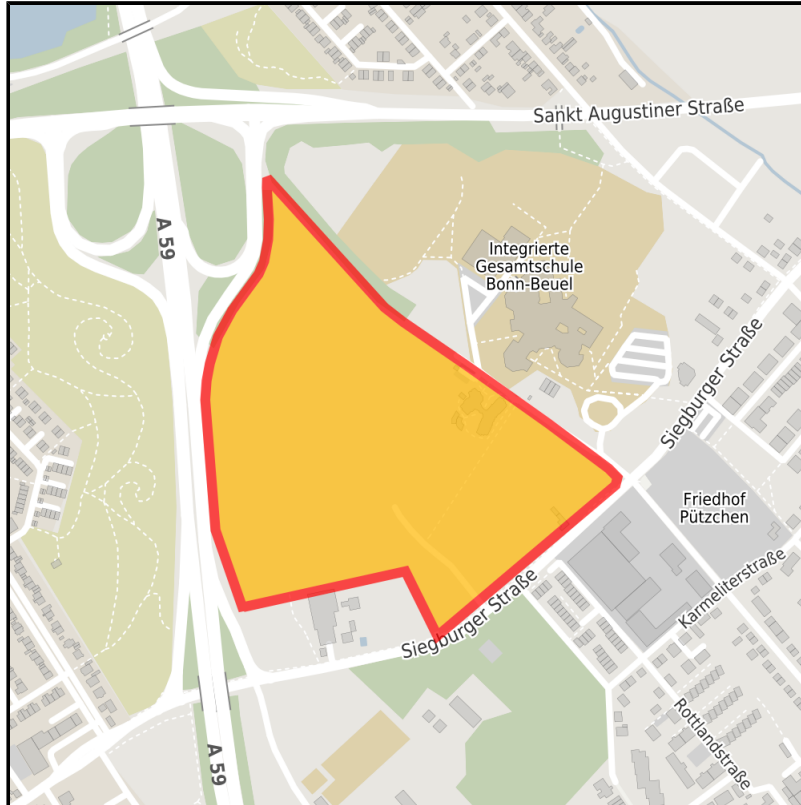

Büro- und Gewerbepark Bonn-Beuel

Ort: Bonn

www.germansite.de

Regional overview

Municipal overview

Detail view

Parcel

| | |
|---------------|---|
| Area size | 150,000 m ² |
| Availability | Available area within medium term (2-5 years) |
| Divisible | Yes |
| 24h operation | No |