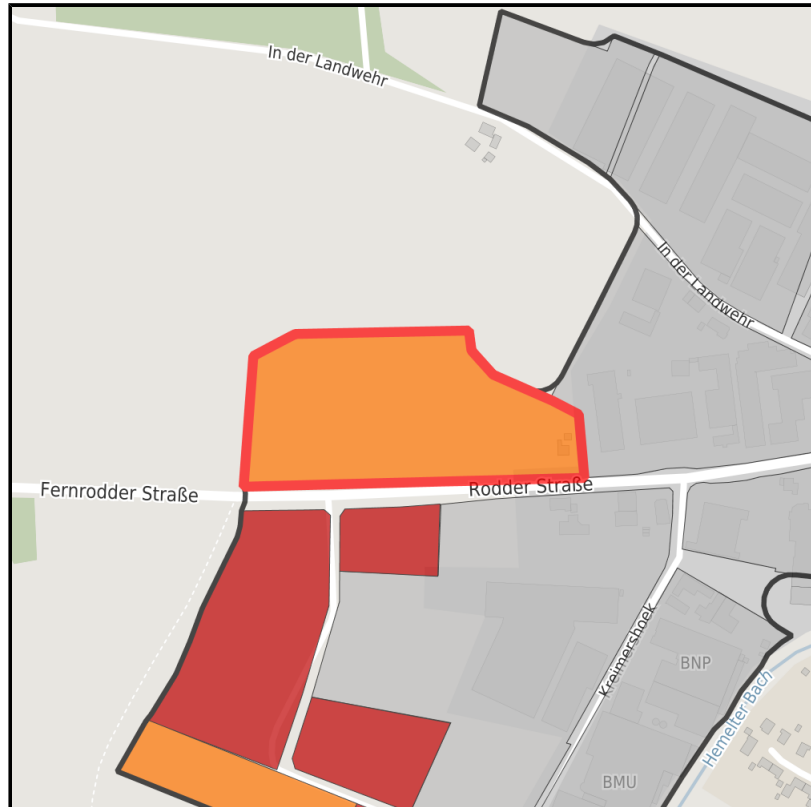

EXPOSÉ

Kreimershoek

Ort: Hörstel

Regional overview

Municipal overview

Detail view

Parcel

Area size	34,256 m ²
Availability	Available area within short term (< 2 years)
Divisible	No
24h operation	No

Details on commercial zone

Area type	GE
-----------	----

Transport infrastructure

Freeway	A30	4 km
Airport	Münster/Osnabrück	0 km

EXPOSÉ

Kreimershoek

Ort: Hörstel

Contact person