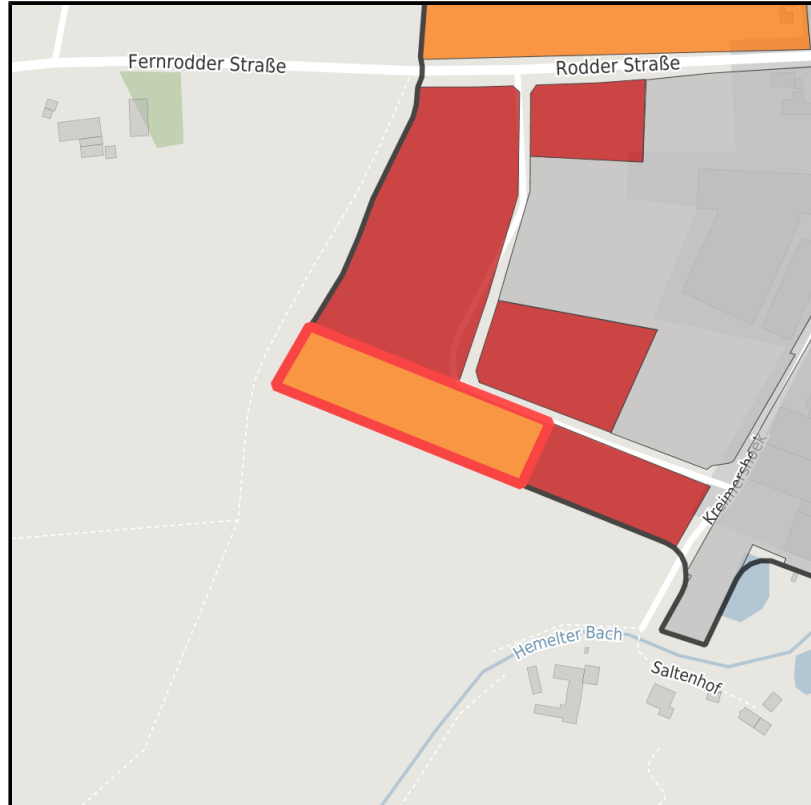

EXPOSÉ

Kreimershoek

Ort: Hörstel

Regional overview

Municipal overview

Detail view

Parcel

Area size	10,852 m ²
Availability	Available area within short term (< 2 years)
Divisible	No
24h operation	No

Details on commercial zone

Area type	GE
-----------	----

Transport infrastructure

Freeway	A30	4 km
Airport	Münster/Osnabrück	0 km

EXPOSÉ

Kreimershoek

Ort: Hörstel

Contact person