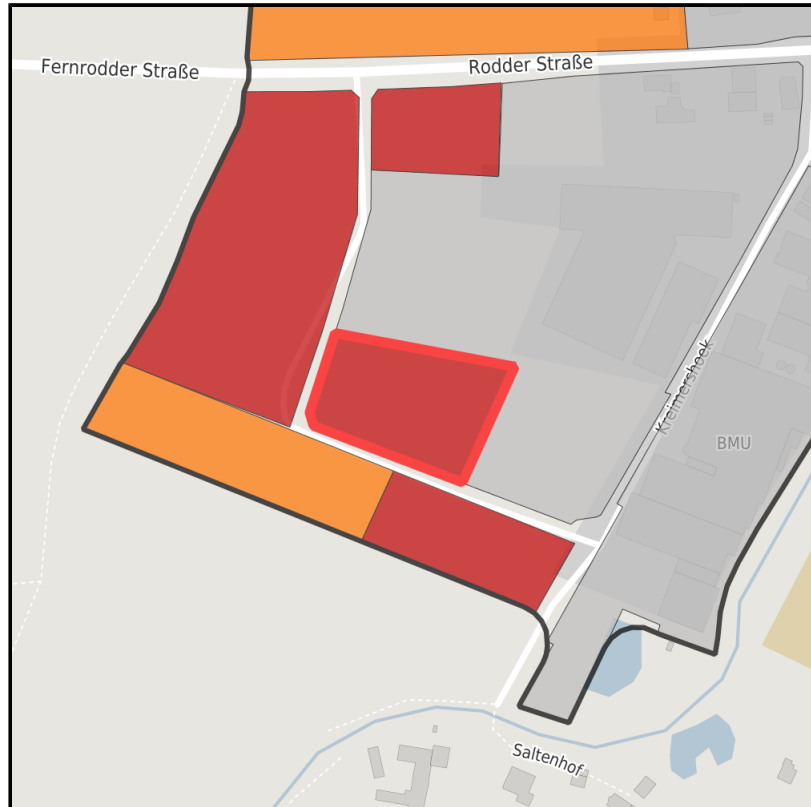

EXPOSÉ

Kreimershoek

Ort: Hörstel

www.germansite.de

Regional overview

Municipal overview

Detail view

Parcel

Area size	9,042 m ²
Availability	Immediately available area
Divisible	No
24h operation	No

Details on commercial zone

Area type	GE
-----------	----

Transport infrastructure

Freeway	A30	4 km
Airport	Münster/Osnabrück	0 km