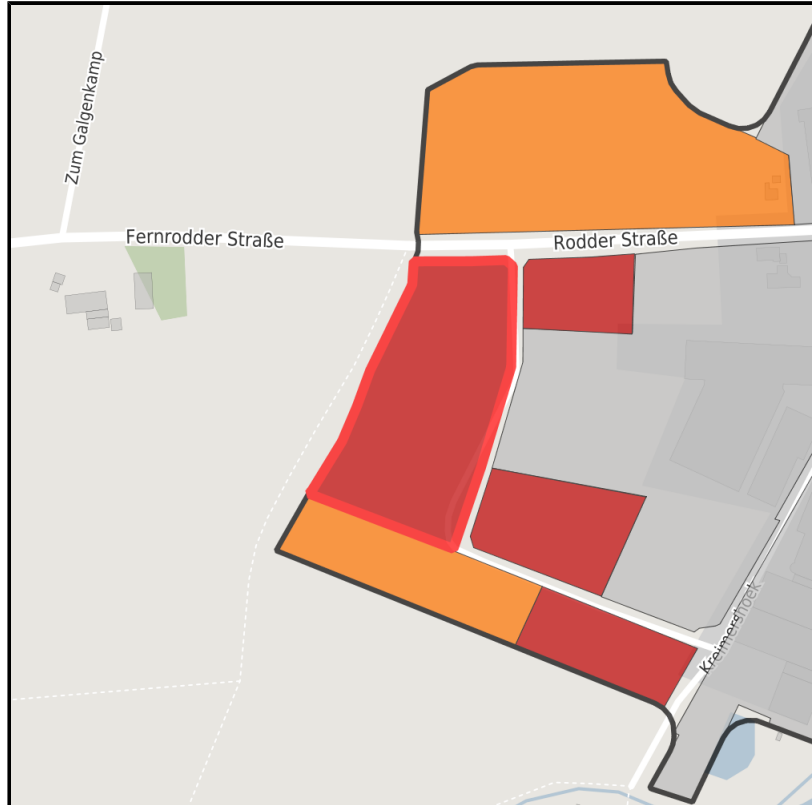

### Kreimershoek

Ort: Hörstel

Regional overview

Municipal overview

Detail view

### Parcel

Area size	22,811 m <sup>2</sup>
Availability	Immediately available area
Divisible	No
24h operation	No