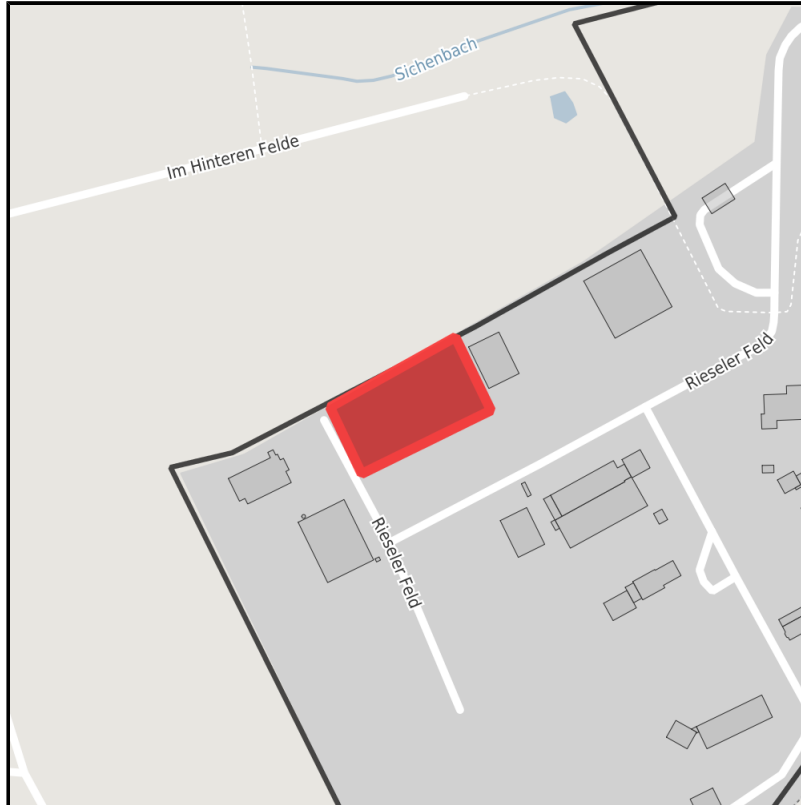

EXPOSÉ

Brakel West Riesel

Ort: Brakel

Regional overview

Municipal overview

Detail view

Parcel

Area size	4,375 m ²
Price	13.80 €/m ²
Availability	Immediately available area
Divisible	No
24h operation	No

EXPOSÉ

Brakel West Riesel

Ort: Brakel

Details on commercial zone

Industry mix, focus, established businesses: Skilled trades, trade and services, automotive engineering, drive element engineering, landscaping
Special features: Exclusion of retail trade product ranges relevant to urban centers; apartments for works managers not possible in some cases