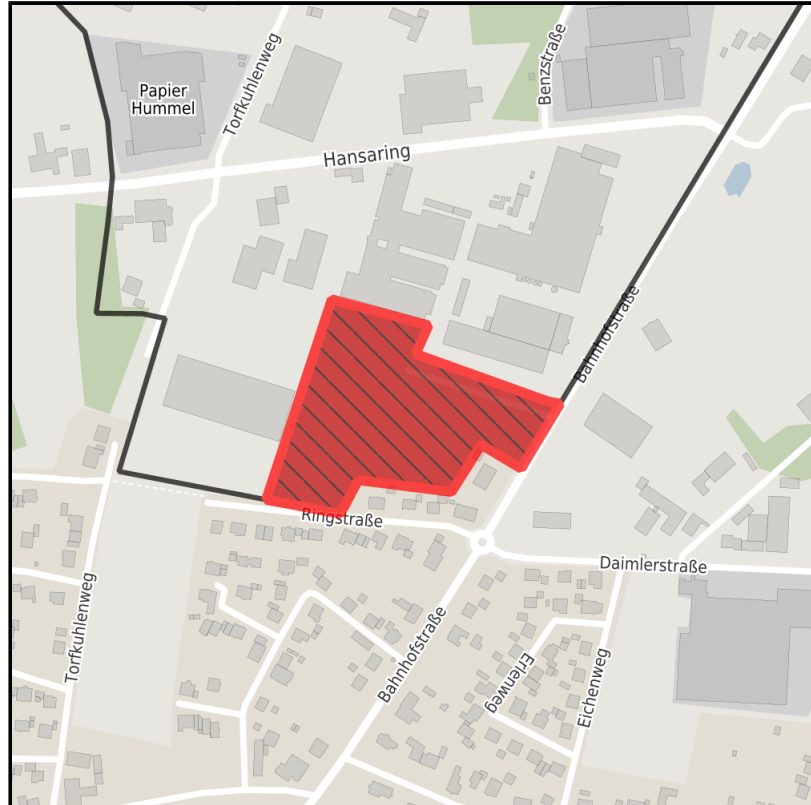

EXPOSÉ

Gewerbegebiet Lotte

Ort: Lotte

Regional overview

Municipal overview

Detail view

Parcel

Area size	22,153 m ²
Availability	Immediately available area
Divisible	No
24h operation	No

Details on commercial zone

Industrial tax multiplier	420.00 %
Area type	GE

Links

<https://muensterland.blis-online.eu>

EXPOSÉ

Gewerbegebiet Lotte

Ort: Lotte

Transport infrastructure

Freeway	A30	3 km
Freeway	A1	5 km
Airport	Münster/Osnabrück	30 km

Contact person

Joana Watermeyer

Gemeinde Lotte

Westerkappelner Str. 19

49504 Lotte

Germany

+49 (0)5404/ 889-29