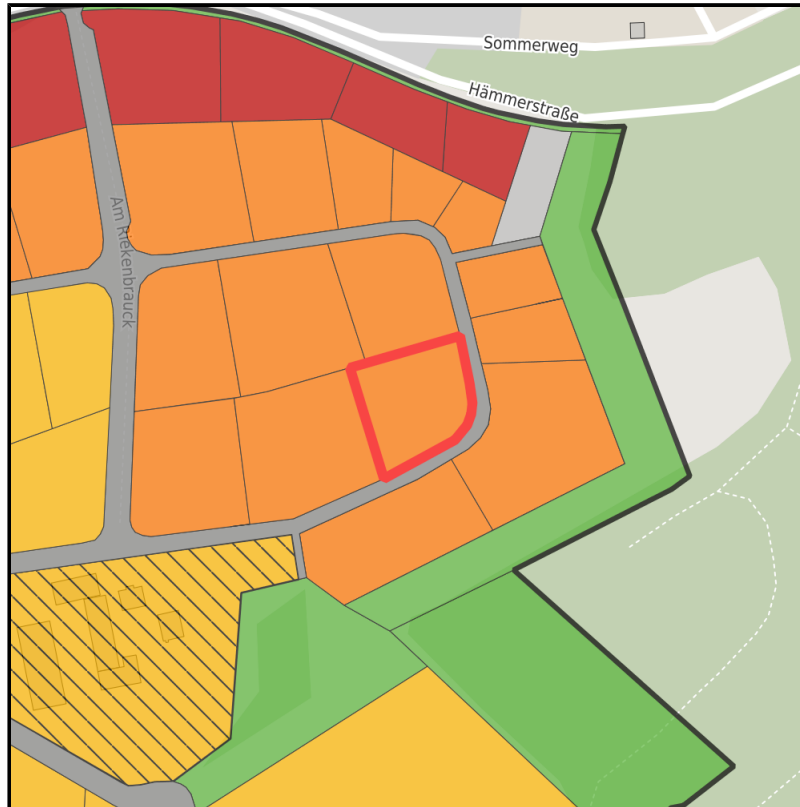

EXPOSÉ

Gewerbegebiet Hämmer II

Ort: Menden (Sauerland)

Regional overview

Municipal overview

Detail view

Parcel

Area size	4,111 m ²
Availability	Available area within short term (< 2 years)
Divisible	No
24h operation	No

Details on commercial zone

Industrial tax multiplier	460.00 %
Price	75.00 € / m ²
Area type	GI / GE

Links

<https://gws.blis-online.eu>

EXPOSÉ

Gewerbegebiet Hämmer II

Ort: Menden (Sauerland)

Transport infrastructure