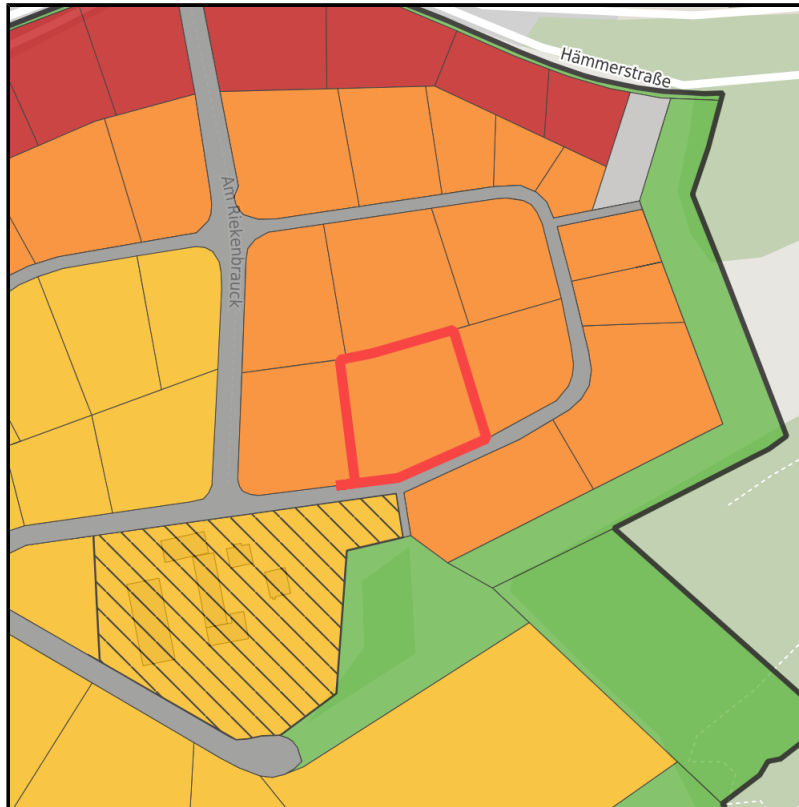

EXPOSÉ

Gewerbegebiet Hämmer II

Ort: Menden (Sauerland)

Regional overview

Municipal overview

Detail view

Parcel

Area size	5,954 m ²
Availability	Available area within short term (< 2 years)
Divisible	No
24h operation	No

Details on commercial zone

Industrial tax multiplier	460.00 %
Price	75.00 € / m ²
Area type	GE / GI

Links

<https://gws.blis-online.eu>

EXPOSÉ

Gewerbegebiet Hämmer II

Ort: Menden (Sauerland)

Transport infrastructure