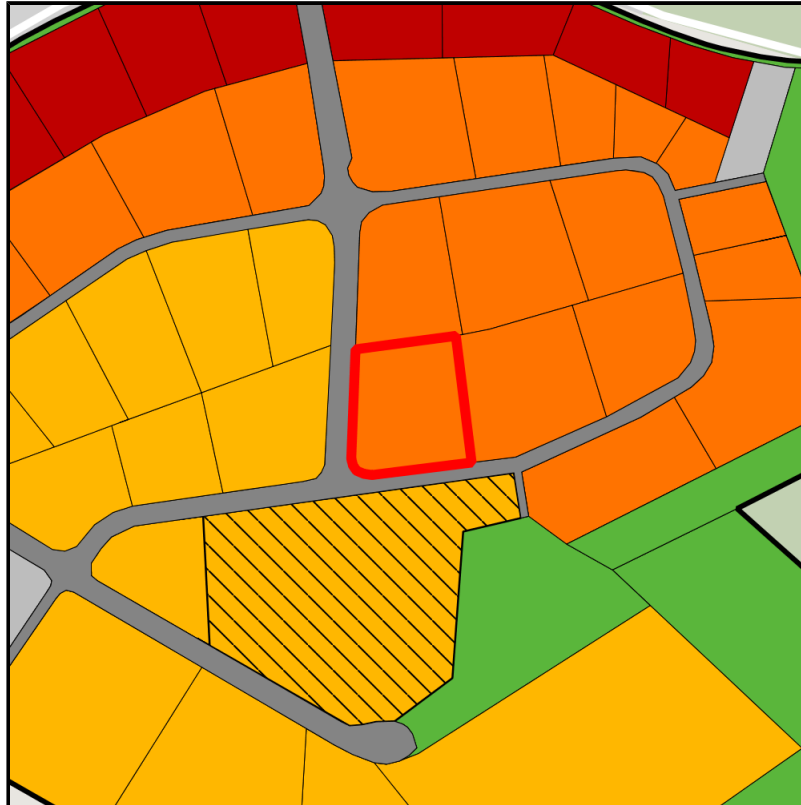

EXPOSÉ

Gewerbegebiet Hämmer II

Ort: Menden (Sauerland)

Regional overview

Municipal overview

Detail view

Parcel

Area size	5,277 m ²
Availability	Available area within short term (< 2 years)
Divisible	No
24h operation	No

Details on commercial zone

Industrial tax multiplier	460.00 %
Price	75.00 € / m ²
Area type	GE / GI

Links

<https://gws.blis-online.eu>

EXPOSÉ

Gewerbegebiet Hämmer II

Ort: Menden (Sauerland)

Transport infrastructure