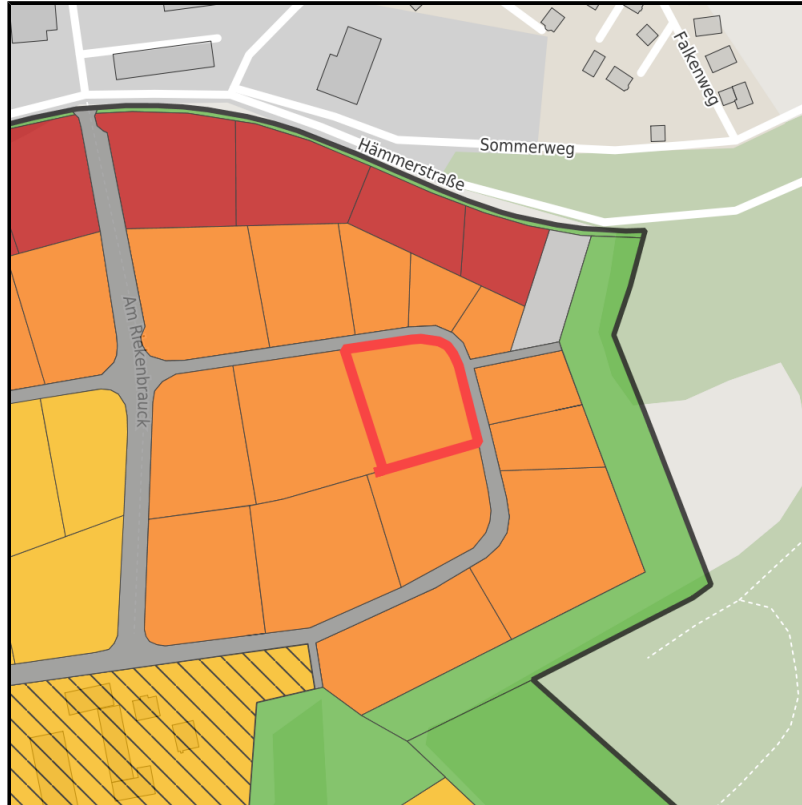

Gewerbegebiet Hämmer II

Ort: Menden (Sauerland)

www.germansite.de

Regional overview

Municipal overview

Detail view

Parcel

Area size	4,698 m ²
Availability	Available area within short term (< 2 years)
Divisible	No
24h operation	No

Details on commercial zone

Industrial tax multiplier	460.00 %
Price	75.00 € / m ²
Area type	GE / GI

Links

<https://gws.blis-online.eu>

EXPOSÉ

Gewerbegebiet Hämmer II

Ort: Menden (Sauerland)

Transport infrastructure