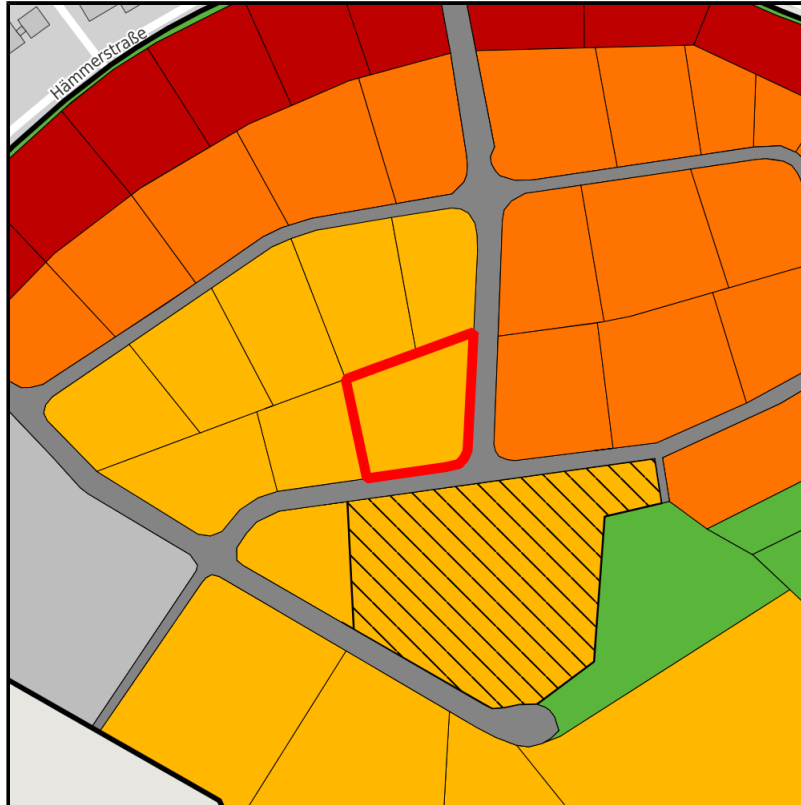

EXPOSÉ

Gewerbegebiet Hämmer II

Ort: Menden (Sauerland)

Regional overview

Municipal overview

Detail view

Parcel

Area size	5,134 m ²
Availability	Available area within medium term (2-5 years)
Divisible	No
24h operation	No

Details on commercial zone

Industrial tax multiplier	460.00 %
Price	75.00 € / m ²
Area type	GE / GI

Links

<https://gws.blis-online.eu>

EXPOSÉ

Gewerbegebiet Hämmer II

Ort: Menden (Sauerland)

Transport infrastructure