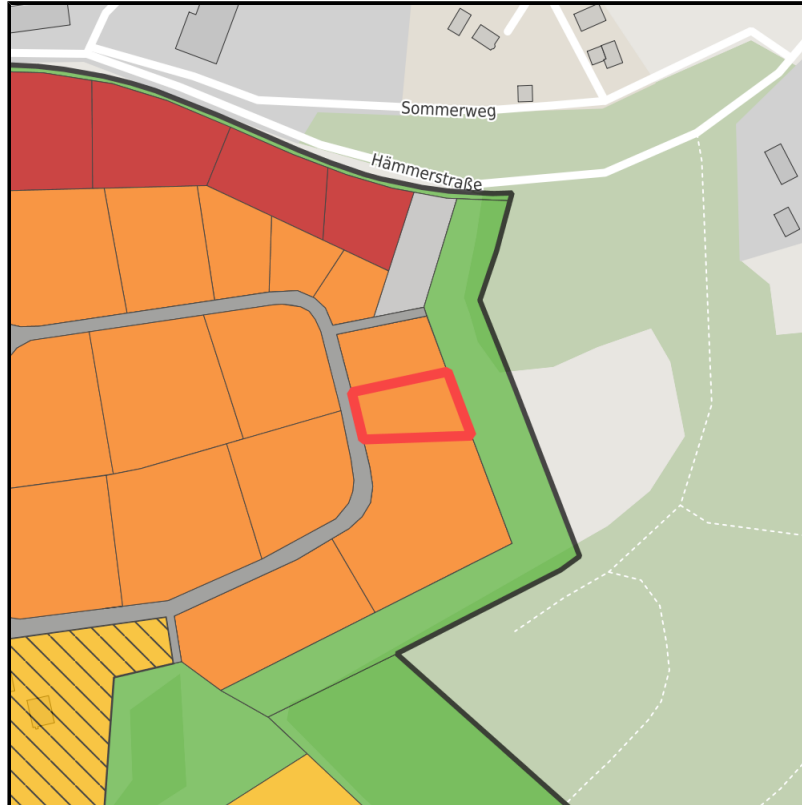

EXPOSÉ

Gewerbegebiet Hämmer II

Ort: Menden (Sauerland)

Regional overview

Municipal overview

Detail view

Parcel

Area size	1,997 m ²
Availability	Available area within short term (< 2 years)
Divisible	No
24h operation	No

Details on commercial zone

Industrial tax multiplier	460.00 %
Price	75.00 € / m ²
Area type	GE / GI

Links

<https://gws.blis-online.eu>

EXPOSÉ

Gewerbegebiet Hämmer II

Ort: Menden (Sauerland)

Transport infrastructure