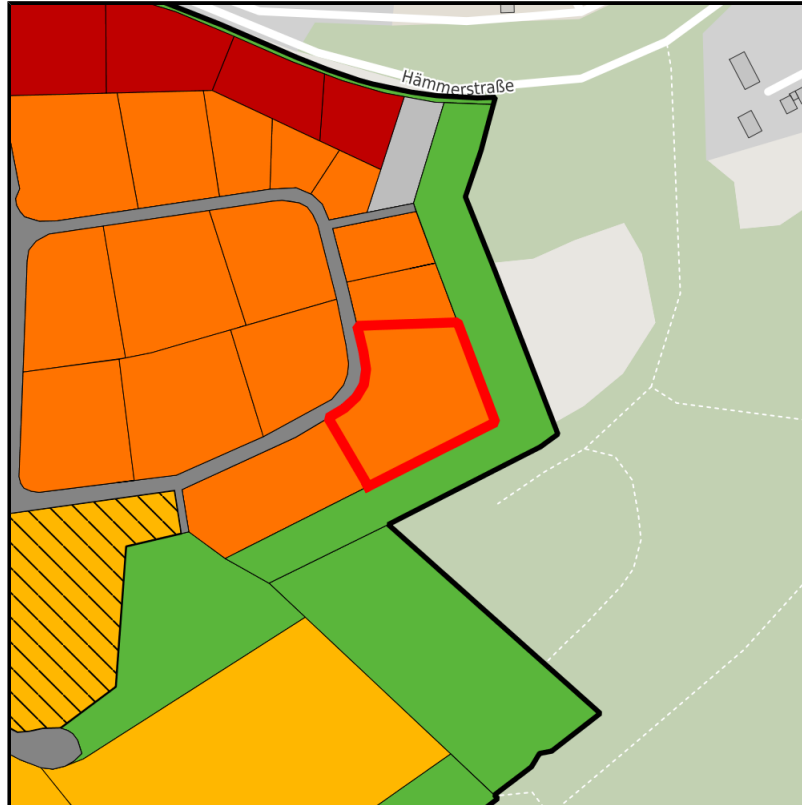

Gewerbegebiet Hämmer II

Ort: Menden (Sauerland)

www.germansite.de

Regional overview

Municipal overview

Detail view

Parcel

Area size	7,403 m ²
Availability	Available area within short term (< 2 years)
Divisible	No
24h operation	No

Details on commercial zone

Industrial tax multiplier	460.00 %
Price	75.00 € / m ²
Area type	GE / GI

Links

<https://gws.blis-online.eu>

EXPOSÉ

Gewerbegebiet Hämmer II

Ort: Menden (Sauerland)

Transport infrastructure