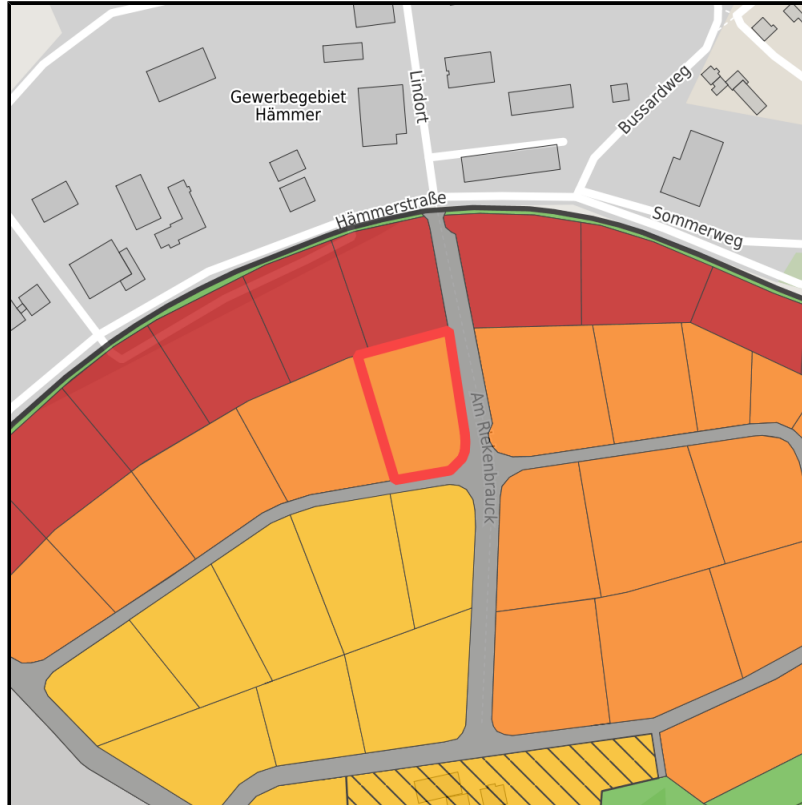

Gewerbegebiet Hämmer II

Ort: Menden (Sauerland)

www.germansite.de

Regional overview

Municipal overview

Detail view

Parcel

Area size	4,204 m ²
Availability	Available area within short term (< 2 years)
Divisible	No
24h operation	No

Details on commercial zone

Industrial tax multiplier	460.00 %
Price	75.00 € / m ²
Area type	GE / GI

Links

<https://gws.blis-online.eu>

EXPOSÉ

Gewerbegebiet Hämmer II

Ort: Menden (Sauerland)

Transport infrastructure