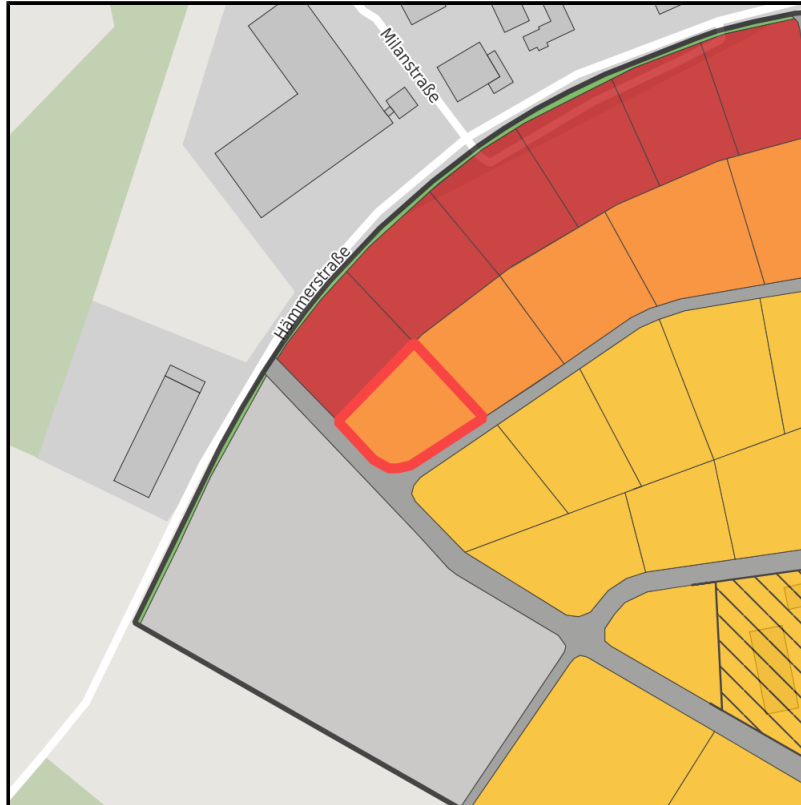

EXPOSÉ

Gewerbegebiet Hämmer II

Ort: Menden (Sauerland)

Regional overview

Municipal overview

Detail view

Parcel

Area size	3,786 m ²
Availability	Available area within short term (< 2 years)
Divisible	No
24h operation	No

Details on commercial zone

Industrial tax multiplier	460.00 %
Price	75.00 € / m ²
Area type	GE / GI

Links

<https://gws.blis-online.eu>

EXPOSÉ

Gewerbegebiet Hämmer II

Ort: Menden (Sauerland)

Transport infrastructure