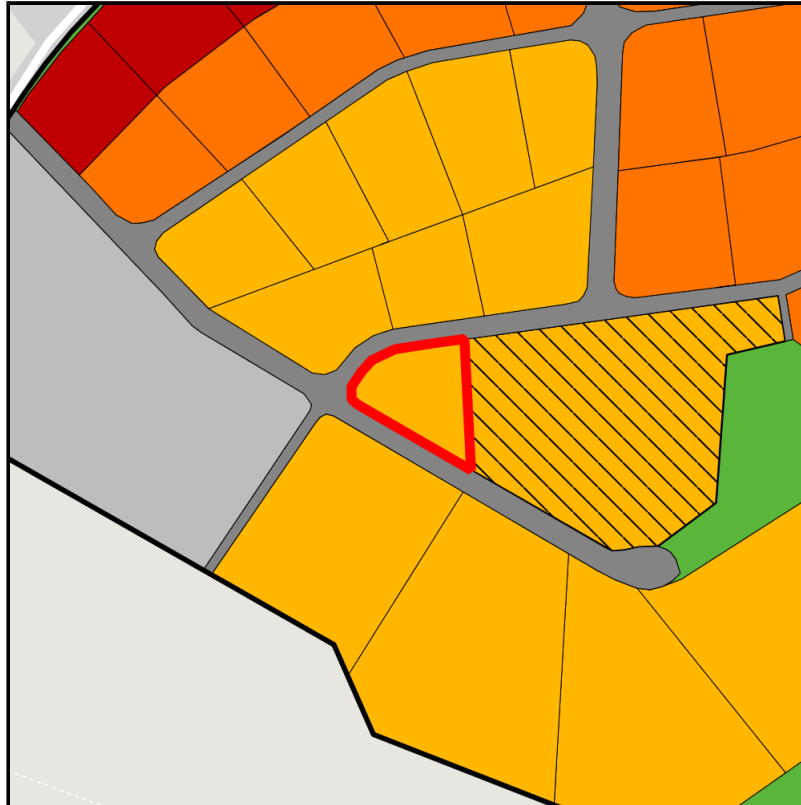

## Gewerbegebiet Hämmer II

Ort: Menden (Sauerland)

[www.germansite.de](http://www.germansite.de)

Regional overview

Municipal overview

Detail view

### Parcel

Area size	3,600 m <sup>2</sup>
Price	75.00 €/m <sup>2</sup>
Availability	Available area within medium term (2-5 years)
Divisible	No
24h operation	No