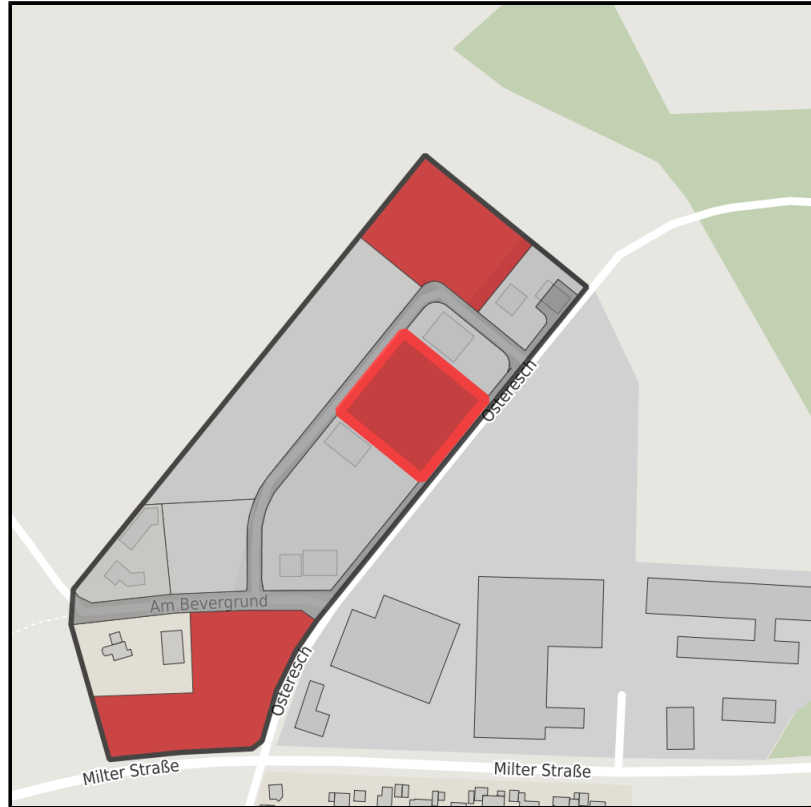

EXPOSÉ

Gewerbegebiet Oster Esch (Sassenberg-Füchtorf)

Ort: Sassenberg

www.germansite.de

Regional overview

Municipal overview

Detail view

Parcel

Area size	4,171 m ²
Availability	Immediately available area
Divisible	No
24h operation	No

Details on commercial zone

Business park Oster Esch (Sassenberg-Füchtorf)

In the commercial zone "Osteresch Erweiterung" immediately buildable commercial sites with living space up to 125 m², divisible according to desired size.